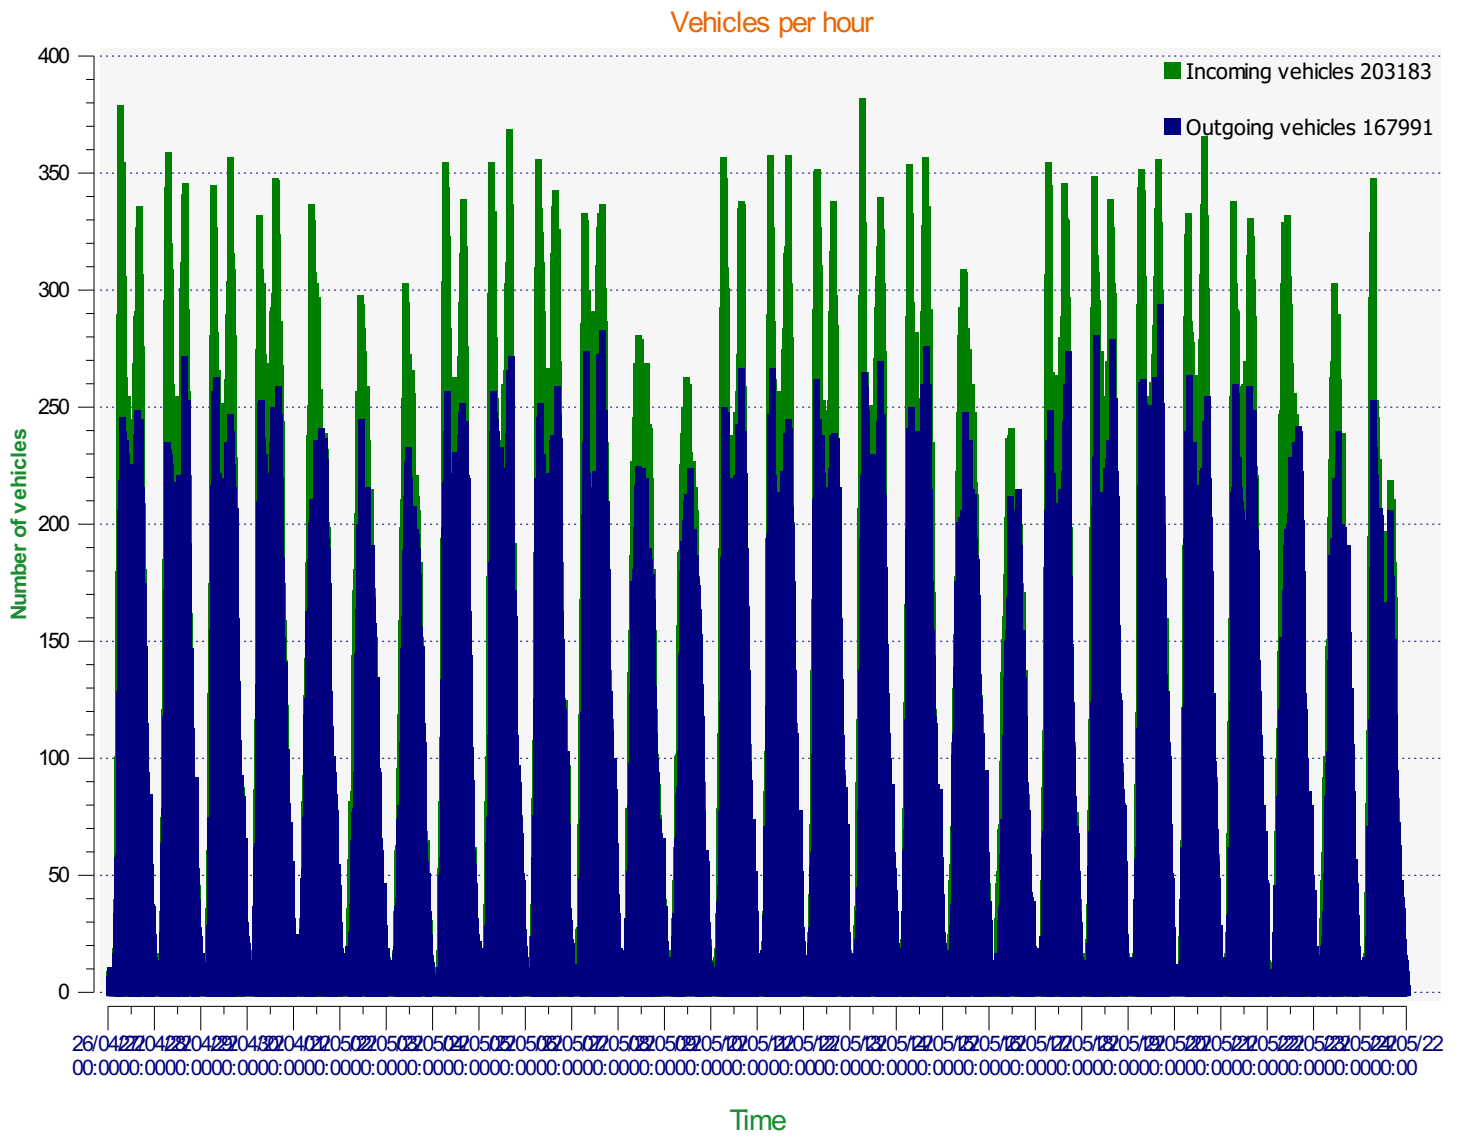

Location:

Comments:

Start date: Tuesday, April 26, 2022 12:00 AM
End date: Monday, May 23, 2022 11:30 PM

Location:

Comments:

Start date: Tuesday, April 26, 2022 12:00 AM
End date: Monday, May 23, 2022 11:30 PM