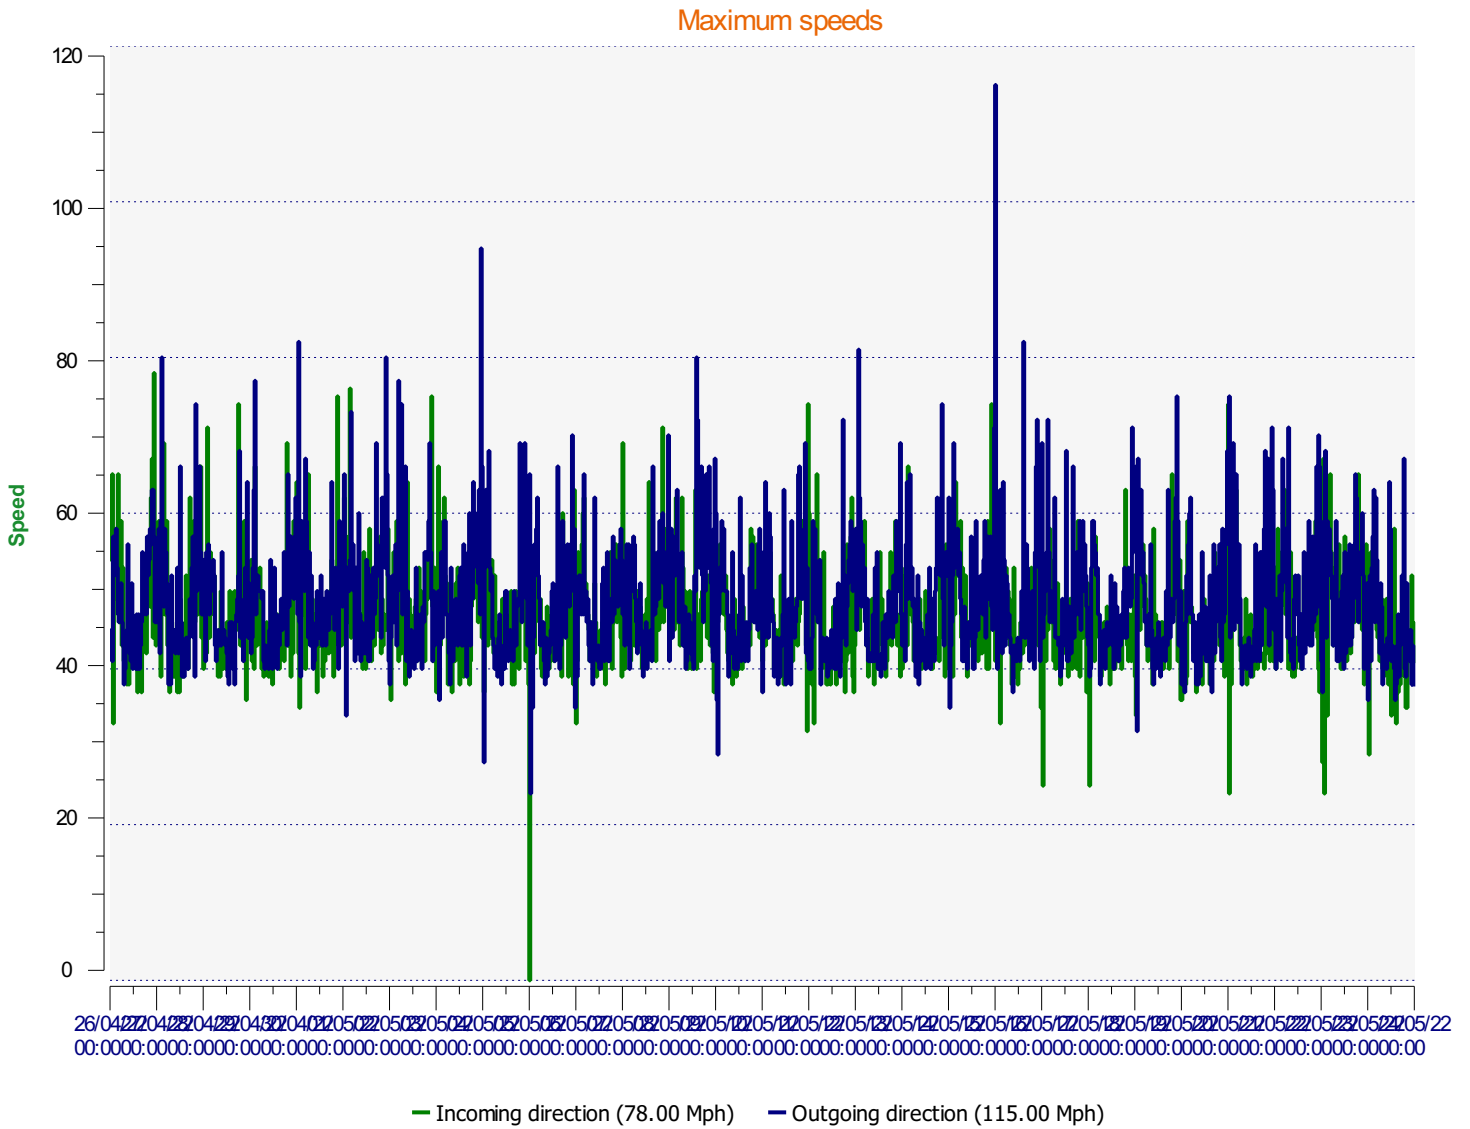

Start date: Tuesday, April 26, 2022 12:00 AM
End date: Monday, May 23, 2022 11:30 PM

Location:

Comments: