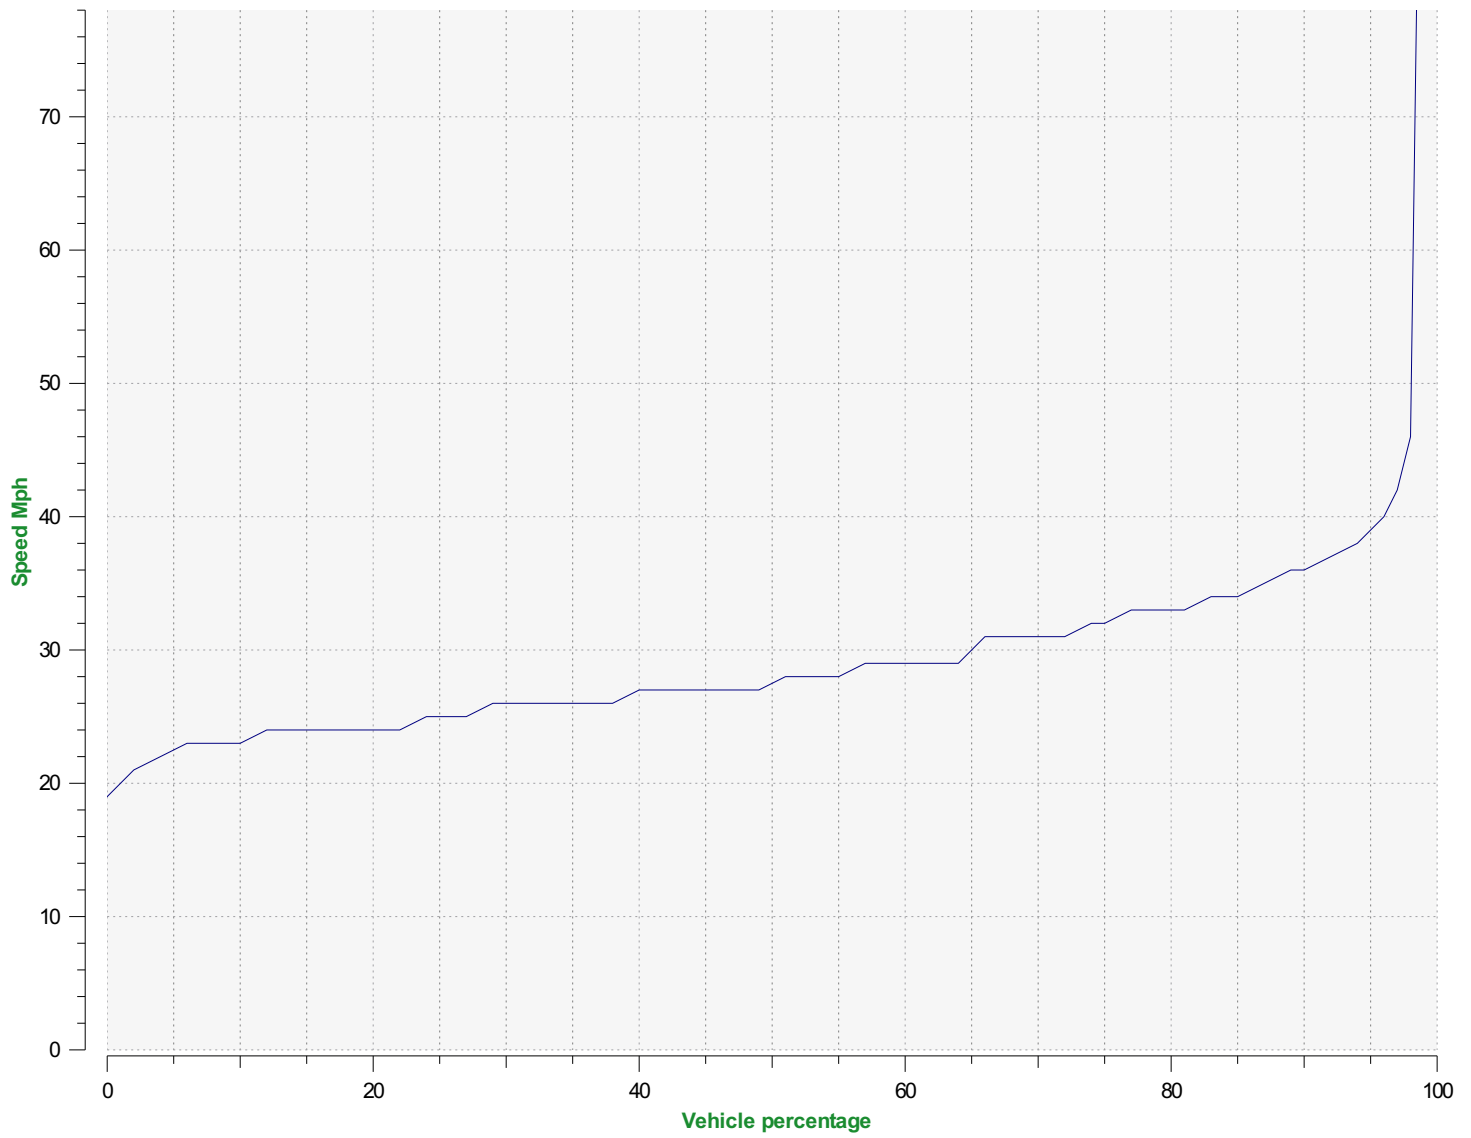

Speed percentile(outgoing)

V30: 26.00Mph **V50:** 27.00Mph **V85:** 34.00Mph

Start date: Tuesday, April 26, 2022 12:00 AM
End date: Monday, May 23, 2022 11:30 PM

Location:

Comments:

Measurements records

Date	Number of measurements	Number of vehicles	Average speed	Maximum speed	Direction
23/05/2022 23:30	5	5	32.80	41.00	Incoming
23/05/2022 23:30	2	2	33.00	38.00	Outgoing
23/05/2022 23:00	11	11	31.27	46.00	Incoming
23/05/2022 23:00	8	8	30.88	43.00	Outgoing
23/05/2022 22:30	12	12	35.17	52.00	Incoming
23/05/2022 22:30	13	13	32.00	38.00	Outgoing
23/05/2022 22:00	17	17	30.06	43.00	Incoming
23/05/2022 22:00	15	15	31.27	45.00	Outgoing
23/05/2022 21:30	21	21	31.24	45.00	Incoming
23/05/2022 21:30	22	22	32.14	41.00	Outgoing
23/05/2022 21:00	35	35	29.31	43.00	Incoming
23/05/2022 21:00	35	35	32.06	43.00	Outgoing
23/05/2022 20:30	44	44	27.59	43.00	Incoming
23/05/2022 20:30	40	40	31.27	43.00	Outgoing
23/05/2022 20:00	47	47	26.38	35.00	Incoming
23/05/2022 20:00	47	47	29.49	51.00	Outgoing
23/05/2022 19:30	38	38	27.24	35.00	Incoming
23/05/2022 19:30	39	39	30.00	39.00	Outgoing
23/05/2022 19:00	55	55	27.95	39.00	Incoming
23/05/2022 19:00	62	62	30.92	40.00	Outgoing
23/05/2022 18:30	82	82	28.40	50.00	Incoming
23/05/2022 18:30	72	72	32.79	67.00	Outgoing
23/05/2022 18:00	83	83	27.14	45.00	Incoming
23/05/2022 18:00	72	72	30.14	45.00	Outgoing
23/05/2022 17:30	112	112	27.02	44.00	Incoming
23/05/2022 17:30	94	94	31.21	52.00	Outgoing
23/05/2022 17:00	168	168	25.37	40.00	Incoming
23/05/2022 17:00	118	118	30.93	47.00	Outgoing
23/05/2022 16:30	183	183	23.13	38.00	Incoming
23/05/2022 16:30	150	150	30.42	43.00	Outgoing
23/05/2022 16:00	210	210	24.74	39.00	Incoming
23/05/2022 16:00	129	129	29.94	39.00	Outgoing
23/05/2022 15:30	194	194	24.60	37.00	Incoming
23/05/2022 15:30	177	177	28.65	47.00	Outgoing
23/05/2022 15:00	218	218	24.98	43.00	Incoming
23/05/2022 15:00	205	205	29.82	43.00	Outgoing
23/05/2022 14:30	164	164	23.70	33.00	Incoming
23/05/2022 14:30	43	43	27.63	38.00	Outgoing
23/05/2022 14:00	147	147	23.97	38.00	Incoming
23/05/2022 14:00	29	29	26.66	36.00	Outgoing
23/05/2022 13:30	174	174	24.89	58.00	Incoming
23/05/2022 13:30	154	154	28.71	40.00	Outgoing
23/05/2022 13:00	196	196	24.64	38.00	Incoming
23/05/2022 13:00	166	166	29.19	41.00	Outgoing
23/05/2022 12:30	153	153	24.61	43.00	Incoming
23/05/2022 12:30	147	147	28.41	43.00	Outgoing
23/05/2022 12:00	149	149	23.96	34.00	Incoming
23/05/2022 12:00	159	159	29.14	41.00	Outgoing
23/05/2022 11:30	159	159	24.33	44.00	Incoming
23/05/2022 11:30	147	147	28.57	58.00	Outgoing