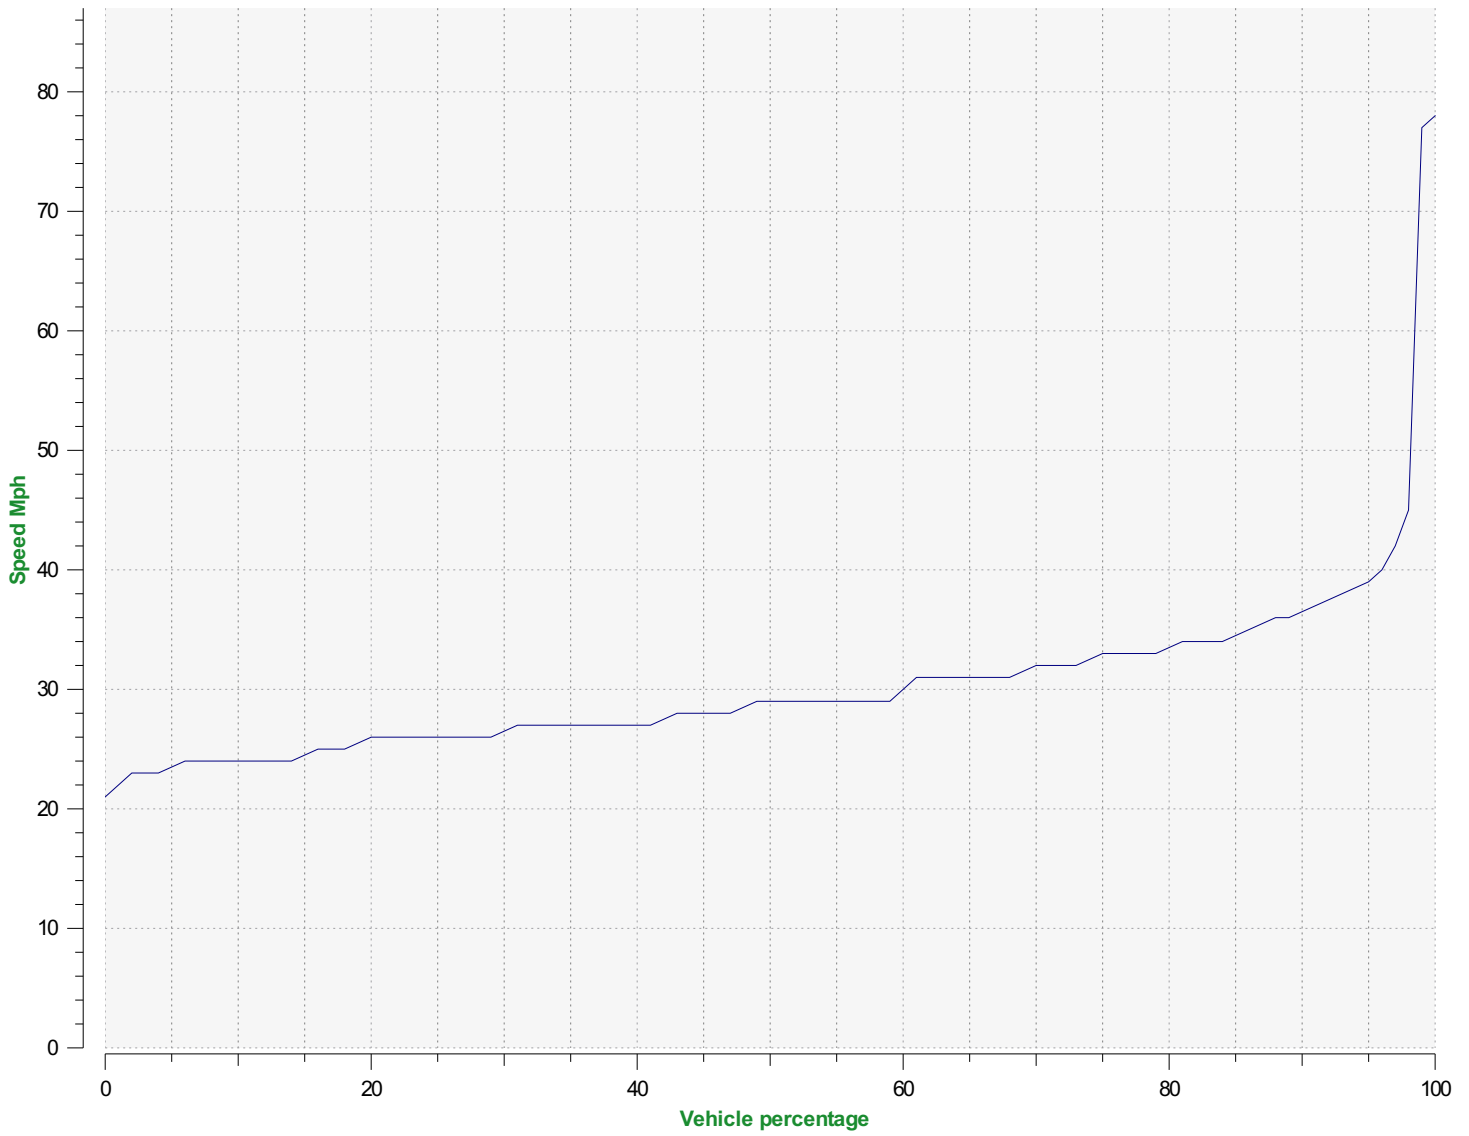

Speed percentile(outgoing)

V30: 26.00Mph   **V50:** 29.00Mph   **V85:** 34.00Mph

Start date: Tuesday, May 24, 2022 12:00 AM
End date: Monday, June 6, 2022 11:30 PM

Location:

Comments:

Measurements records

Date	Number of measurements	Number of vehicles	Average speed	Maximum speed	Direction
06/06/2022 23:30	5	5	30.20	39.00	Incoming
06/06/2022 23:30	5	5	30.60	40.00	Outgoing
06/06/2022 23:00	17	17	29.82	47.00	Incoming
06/06/2022 23:00	8	8	40.75	54.00	Outgoing
06/06/2022 22:30	9	9	29.67	50.00	Incoming
06/06/2022 22:30	19	19	32.84	49.00	Outgoing
06/06/2022 22:00	19	19	28.26	37.00	Incoming
06/06/2022 22:00	18	18	32.78	53.00	Outgoing
06/06/2022 21:30	20	20	29.05	35.00	Incoming
06/06/2022 21:30	32	32	34.50	47.00	Outgoing
06/06/2022 21:00	43	43	31.26	52.00	Incoming
06/06/2022 21:00	44	44	31.27	50.00	Outgoing
06/06/2022 20:30	69	69	26.81	37.00	Incoming
06/06/2022 20:30	51	51	30.80	50.00	Outgoing
06/06/2022 20:00	49	49	28.57	40.00	Incoming
06/06/2022 20:00	65	65	30.89	49.00	Outgoing
06/06/2022 19:30	70	70	28.89	41.00	Incoming
06/06/2022 19:30	64	64	32.81	78.00	Outgoing
06/06/2022 19:00	94	94	29.35	44.00	Incoming
06/06/2022 19:00	86	86	32.57	46.00	Outgoing
06/06/2022 18:30	102	102	29.28	49.00	Incoming
06/06/2022 18:30	104	104	31.58	44.00	Outgoing
06/06/2022 18:00	114	114	27.49	46.00	Incoming
06/06/2022 18:00	117	117	30.34	47.00	Outgoing
06/06/2022 17:30	145	145	28.60	46.00	Incoming
06/06/2022 17:30	135	135	30.67	53.00	Outgoing
06/06/2022 17:00	185	185	28.05	46.00	Incoming
06/06/2022 17:00	178	178	29.31	43.00	Outgoing
06/06/2022 16:30	242	242	27.34	46.00	Incoming
06/06/2022 16:30	204	204	29.57	45.00	Outgoing
06/06/2022 16:00	257	257	26.22	50.00	Incoming
06/06/2022 16:00	247	247	28.11	44.00	Outgoing
06/06/2022 15:30	313	313	25.89	41.00	Incoming
06/06/2022 15:30	219	219	28.83	62.00	Outgoing
06/06/2022 15:00	302	302	26.75	52.00	Incoming
06/06/2022 15:00	253	253	27.68	41.00	Outgoing
06/06/2022 14:30	276	276	26.04	38.00	Incoming
06/06/2022 14:30	205	205	28.28	41.00	Outgoing
06/06/2022 14:00	286	286	25.45	40.00	Incoming
06/06/2022 14:00	188	188	29.26	42.00	Outgoing
06/06/2022 13:30	222	222	26.44	42.00	Incoming
06/06/2022 13:30	218	218	28.22	44.00	Outgoing
06/06/2022 13:00	216	216	26.58	44.00	Incoming
06/06/2022 13:00	246	246	27.07	41.00	Outgoing
06/06/2022 12:30	10	10	22.40	27.00	Incoming
06/06/2022 12:30	5	5	29.60	36.00	Outgoing
06/06/2022 12:00	187	187	26.63	87.00	Incoming
06/06/2022 12:00	159	159	28.36	40.00	Outgoing
06/06/2022 11:30	179	179	27.95	40.00	Incoming
06/06/2022 11:30	173	173	27.80	56.00	Outgoing