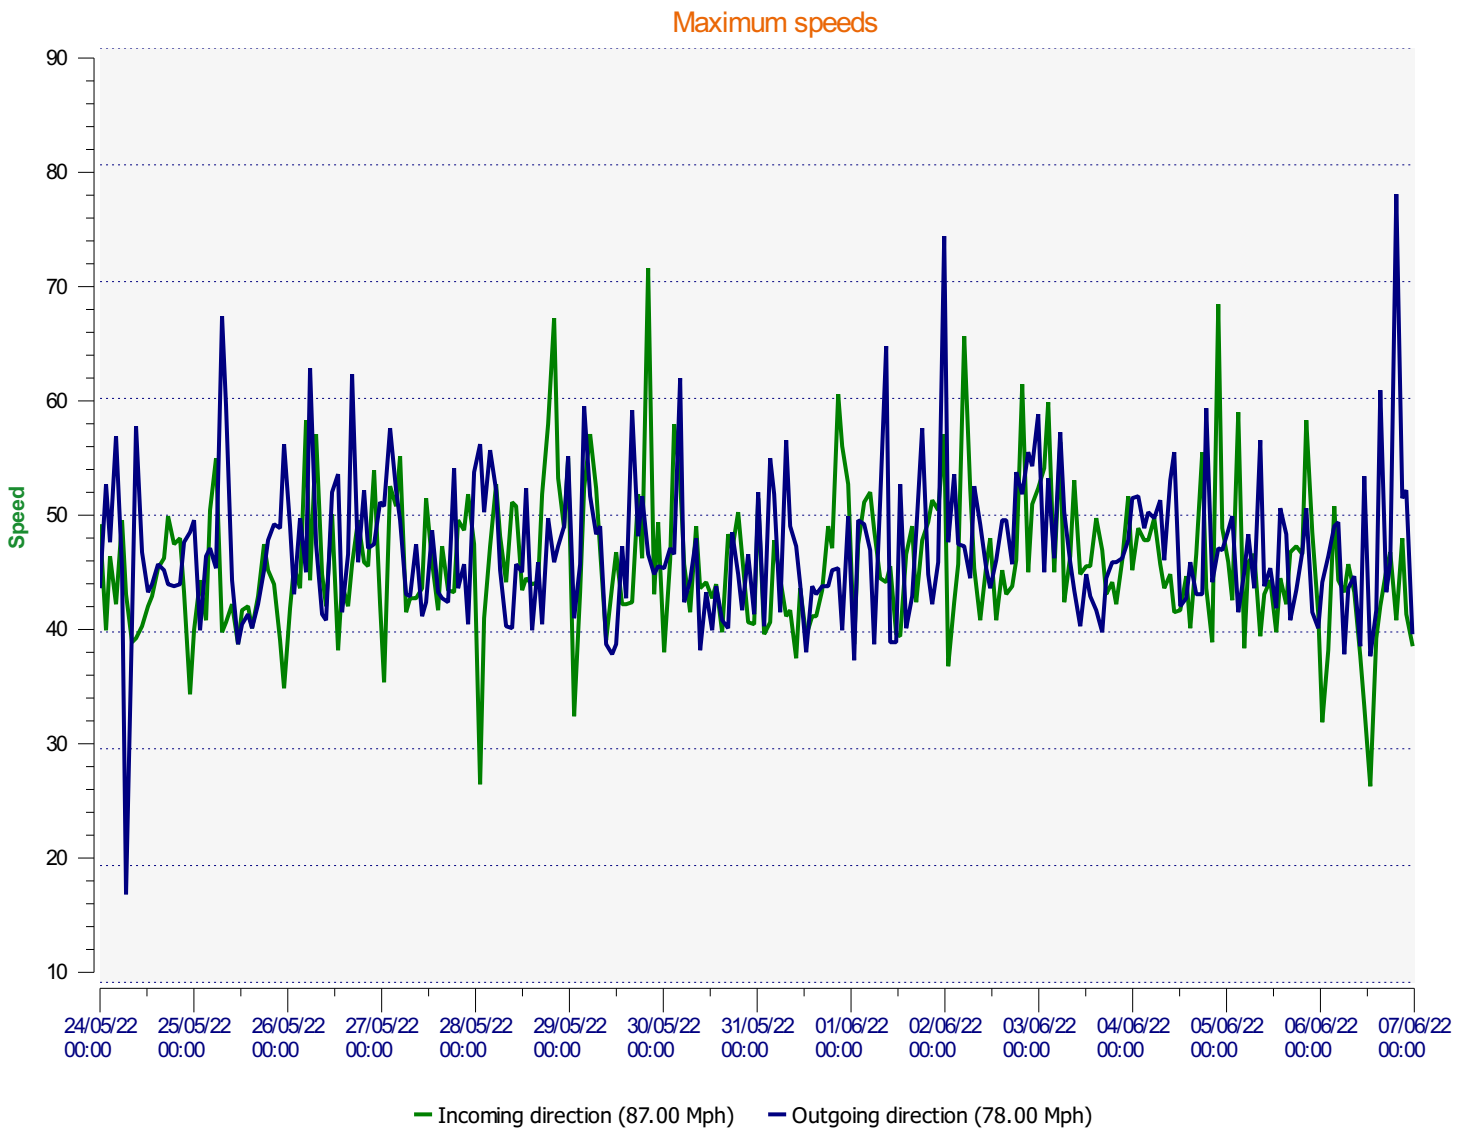

# Élan Cité

DÉTECTER • INFORMER • SÉCURISER

---

**Start date:** Tuesday, May 24, 2022 12:00 AM  
**End date:** Monday, June 6, 2022 11:30 PM

**Location:**

**Comments:**

---

**Start date:** Tuesday, May 24, 2022 12:00 AM  
**End date:** Monday, June 6, 2022 11:30 PM

**Location:**

**Comments:**

**Start date:** Tuesday, May 24, 2022 12:00 AM  
**End date:** Monday, June 6, 2022 11:30 PM

**Location:**

**Comments:**

**Start date:** Tuesday, May 24, 2022 12:00 AM  
**End date:** Monday, June 6, 2022 11:30 PM