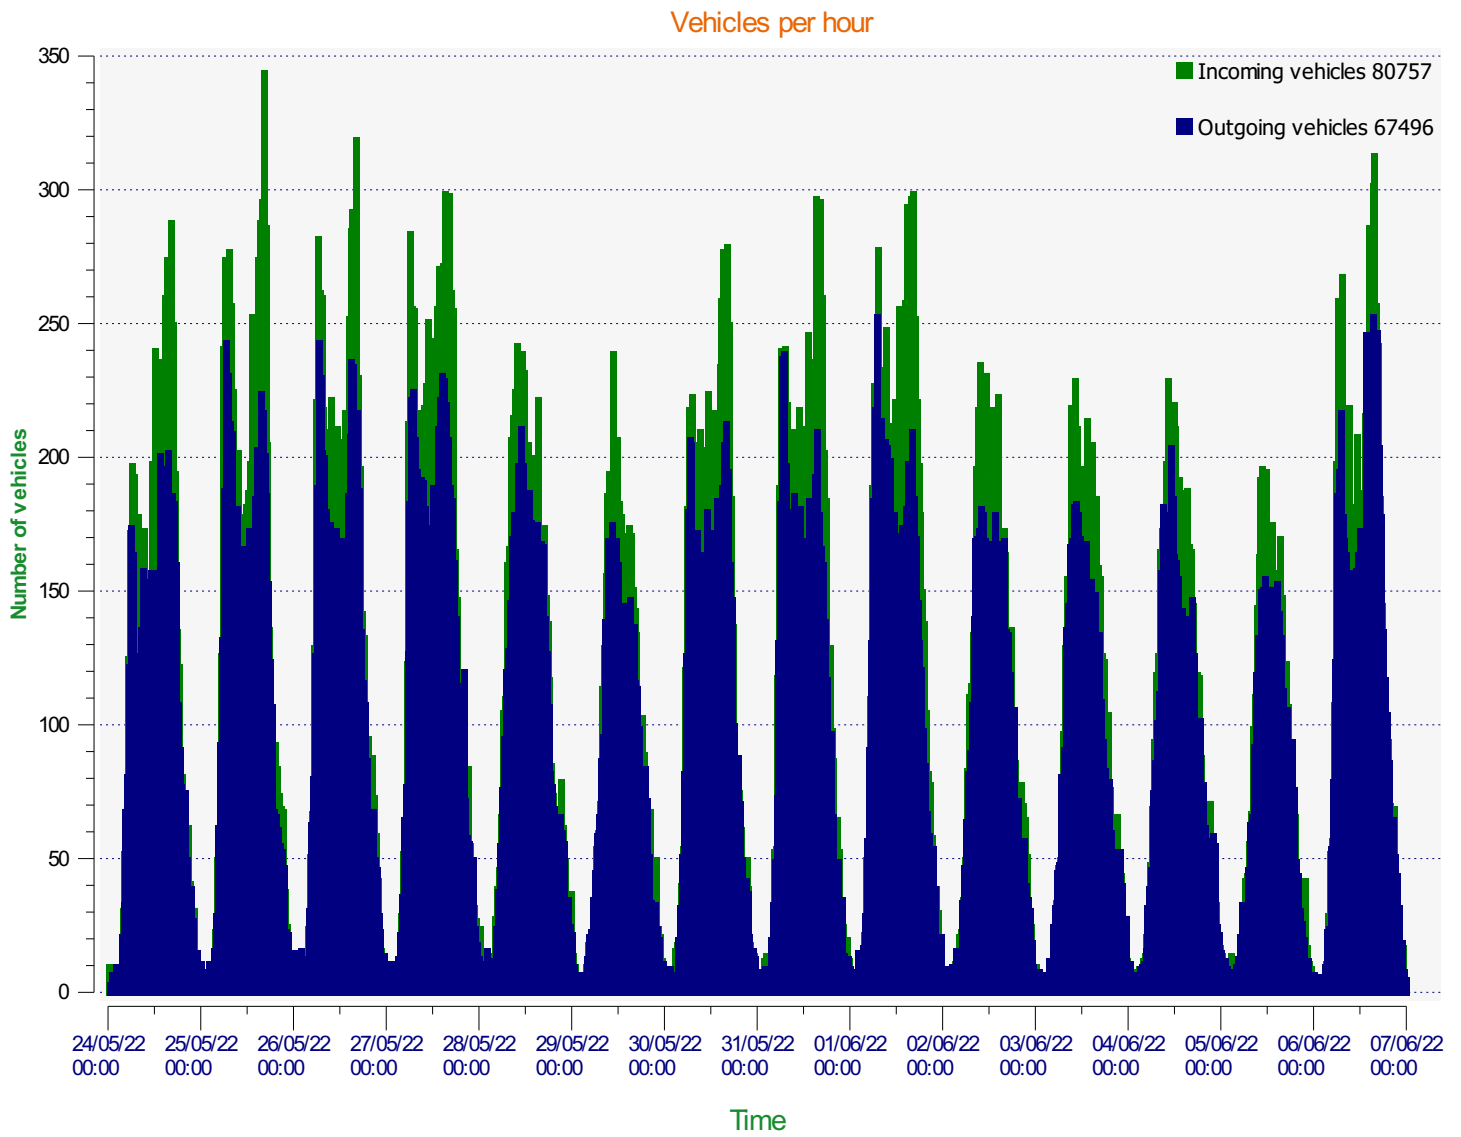

**Location:**

**Comments:**

**Start date:** Tuesday, May 24, 2022 12:00 AM  
**End date:** Monday, June 6, 2022 11:30 PM

**Location:**

**Comments:**

**Start date:** Tuesday, May 24, 2022 12:00 AM  
**End date:** Monday, June 6, 2022 11:30 PM

**Location:**

**Comments:**

Incoming vehicles

<span style="color: green;">■</span>	<= 30 Mph : 55,428 - (68.64 %)
<span style="color: darkgreen;">■</span>	31 - 35 Mph : 17,311 - (21.44 %)
<span style="color: yellow;">■</span>	36 - 40 Mph : 5,748 - (7.12 %)
<span style="color: olive;">■</span>	41 - 45 Mph : 1,609 - (1.99 %)
<span style="color: red;">■</span>	46 - 65 Mph (et +) : 661 - (0.82 %)