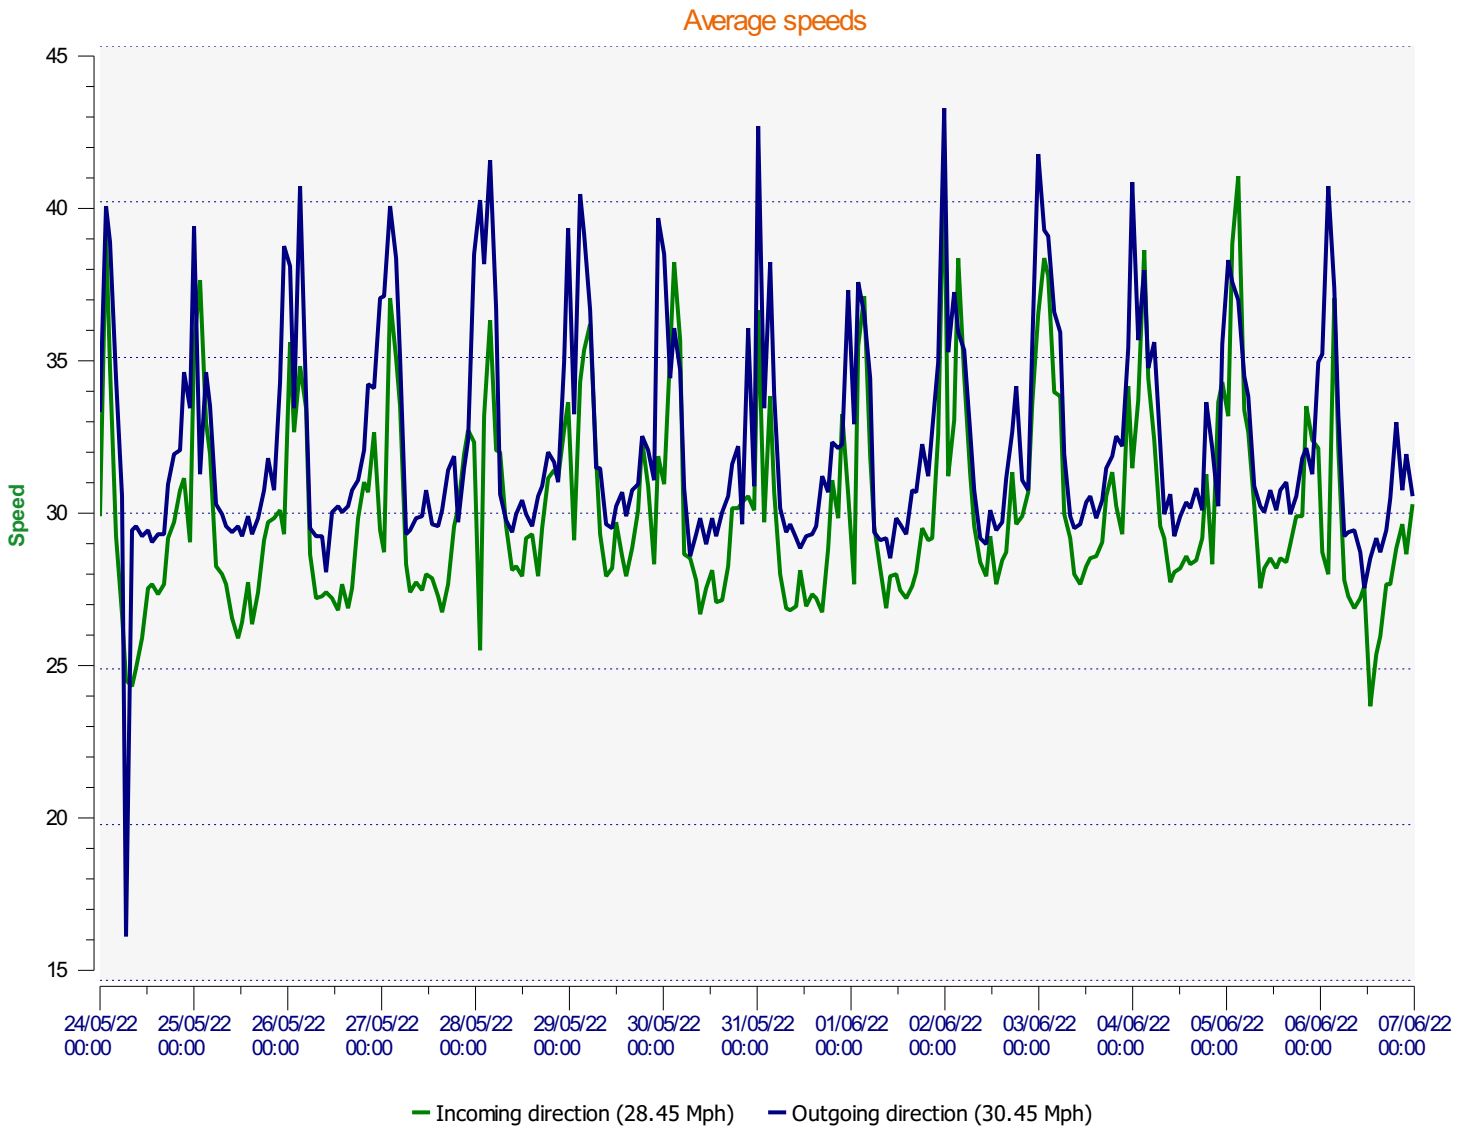

# Élan Cité

DÉTECTER • INFORMER • SÉCURISER

---

**Start date:** Tuesday, May 24, 2022 12:00 AM  
**End date:** Monday, June 6, 2022 11:30 PM

**Location:**

**Comments:**

---

**Start date:** Tuesday, May 24, 2022 12:00 AM  
**End date:** Monday, June 6, 2022 11:30 PM

**Location:**

**Comments:**

**Start date:** Tuesday, May 24, 2022 12:00 AM  
**End date:** Monday, June 6, 2022 11:30 PM

**Location:**

**Comments:**

**Start date:** Tuesday, May 24, 2022 12:00 AM  
**End date:** Monday, June 6, 2022 11:30 PM