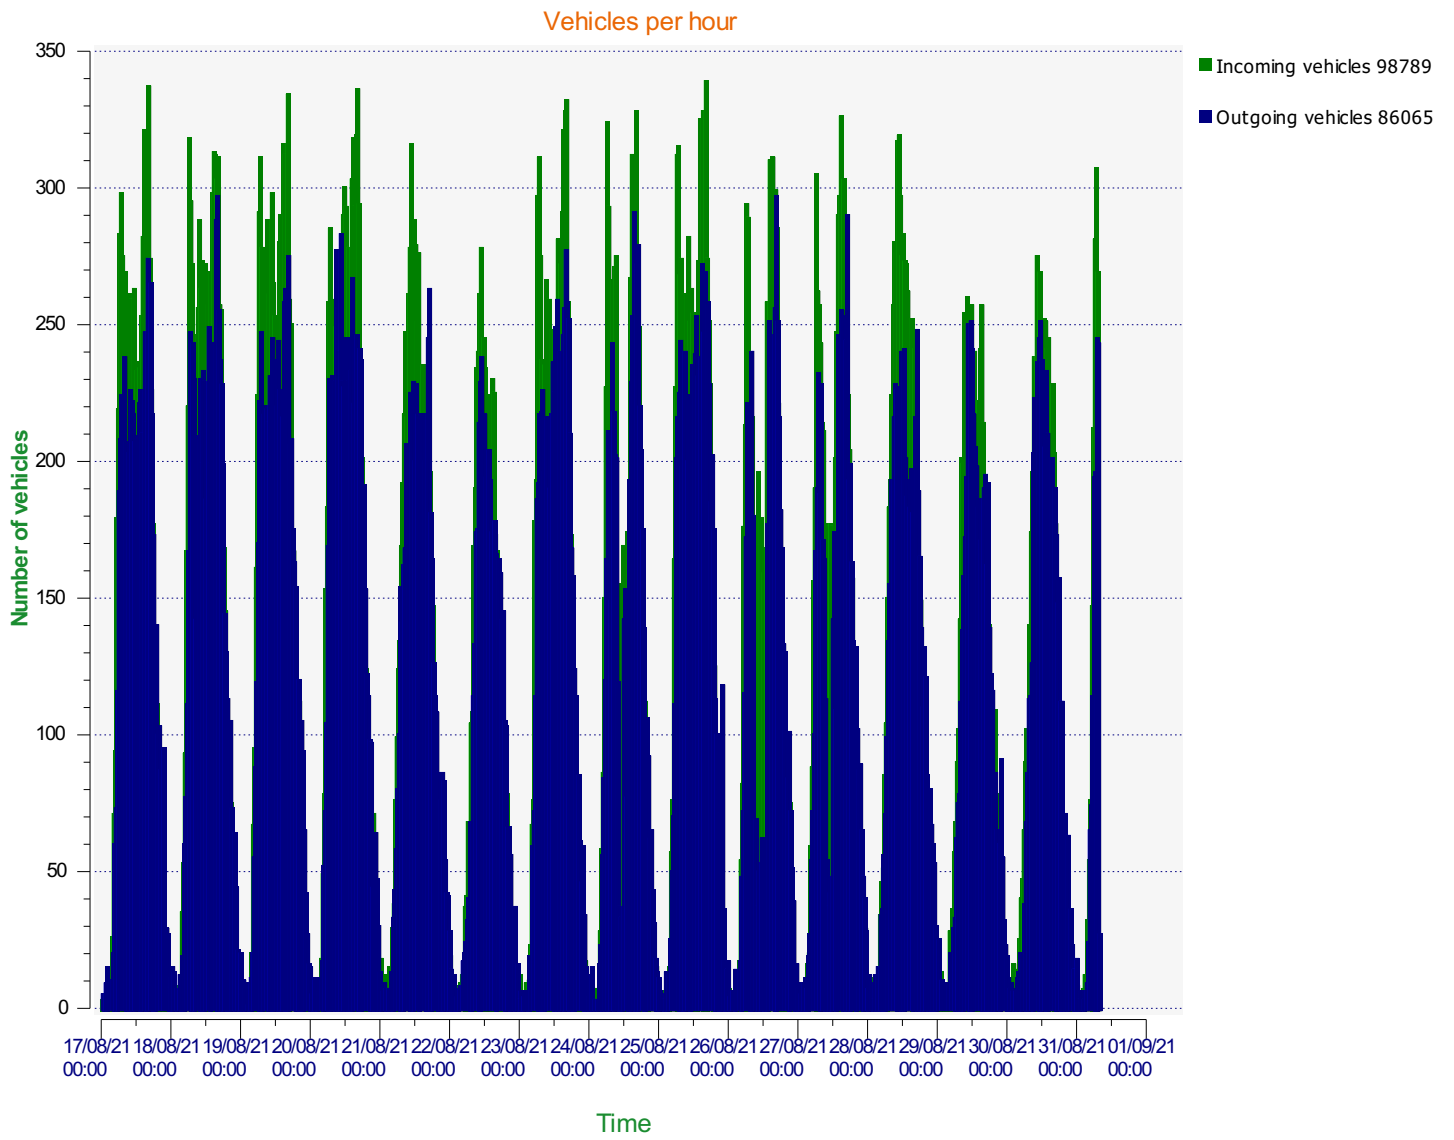

Location:

Comments:

Start date: Tuesday, August 17, 2021 12:00 AM

End date: Tuesday, August 31, 2021 7:30 AM

Location:

Comments:

Start date: Tuesday, August 17, 2021 12:00 AM
End date: Tuesday, August 31, 2021 7:30 AM