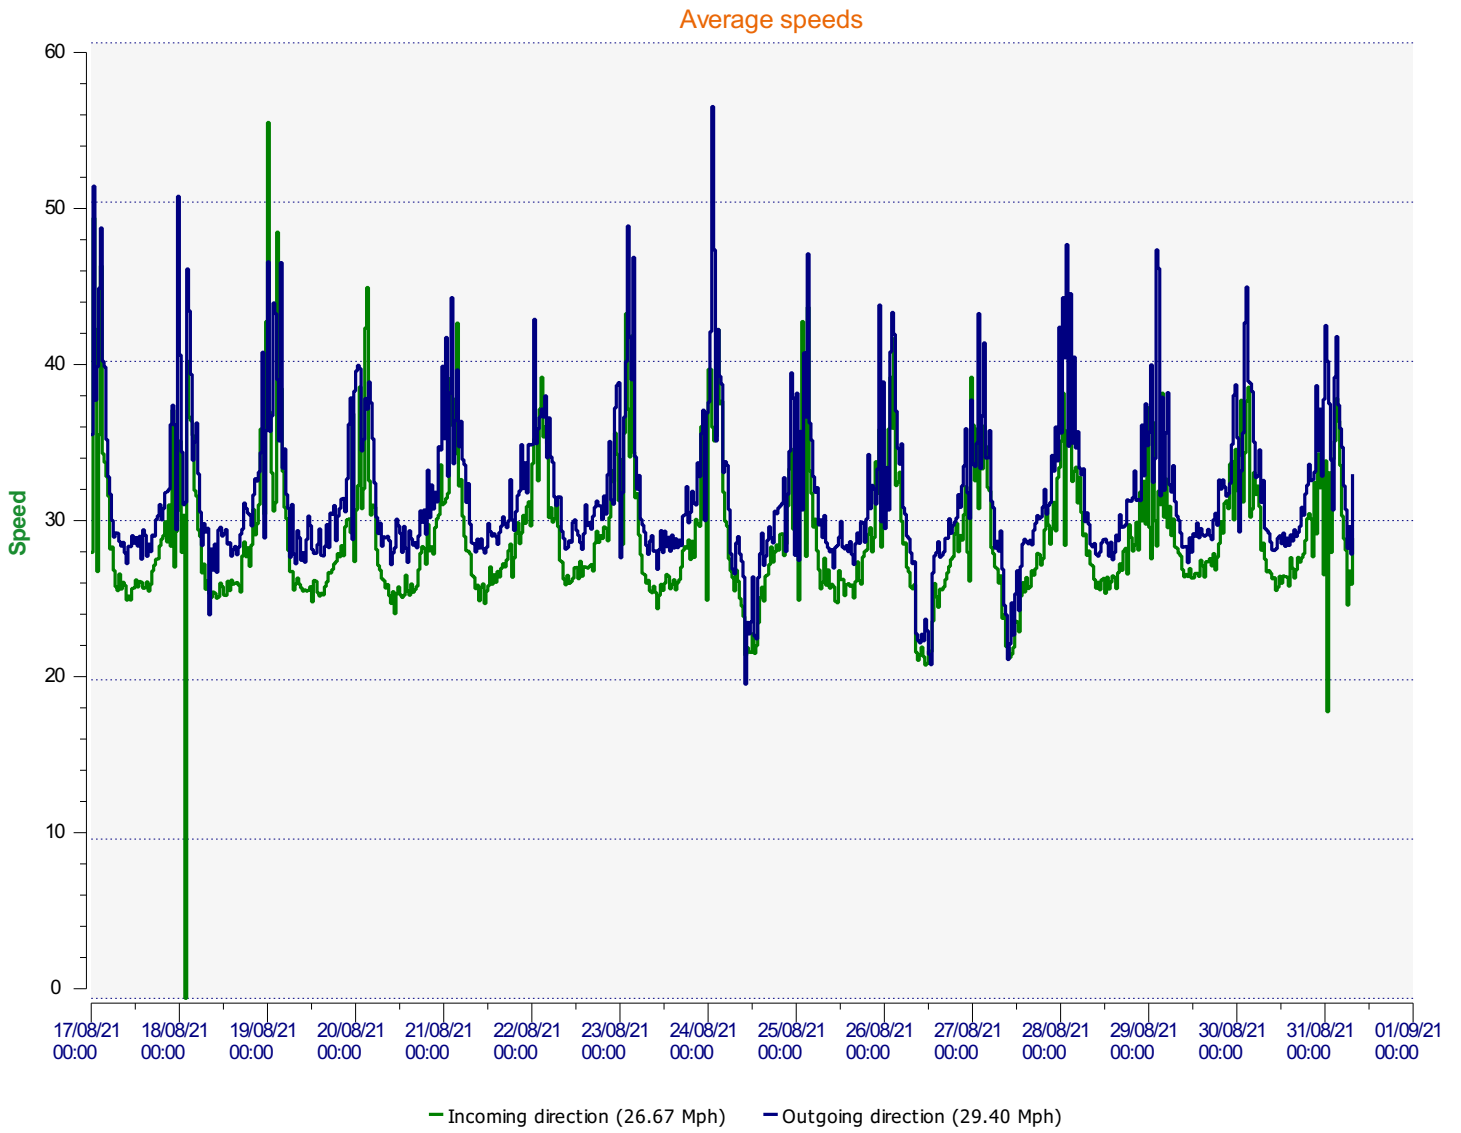

Start date: Tuesday, August 17, 2021 12:00 AM

End date: Tuesday, August 31, 2021 7:30 AM

Location:

Comments: