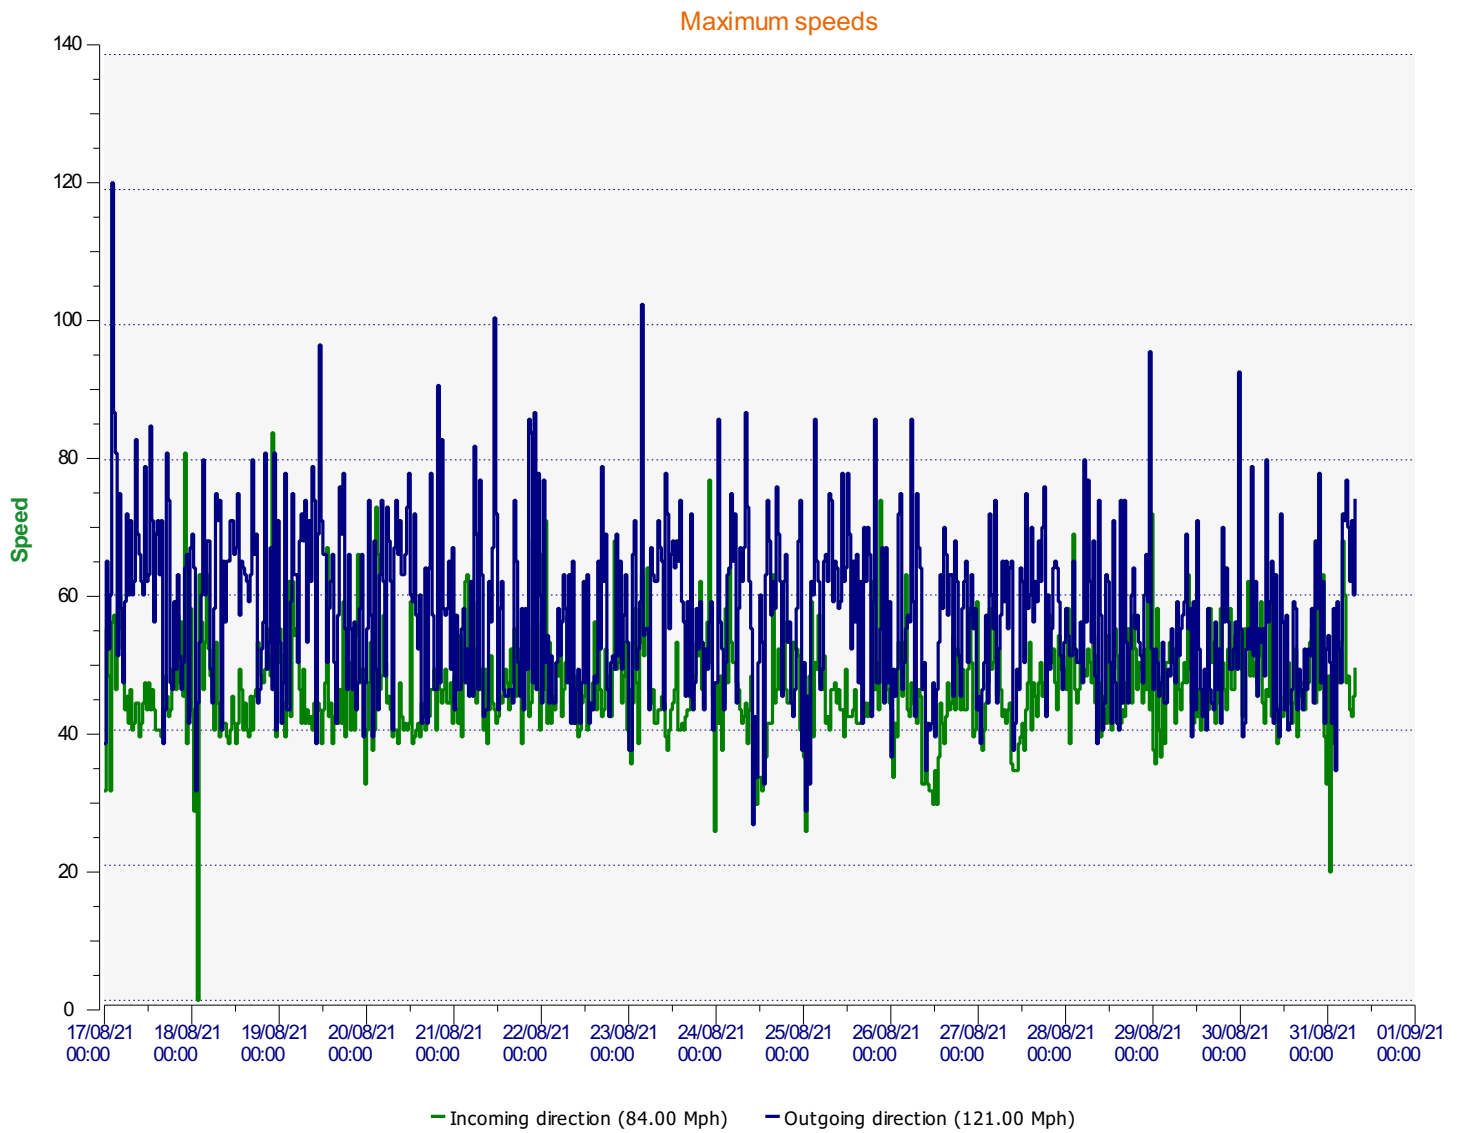

Location:

Comments:

Start date: Tuesday, August 17, 2021 12:00 AM

End date: Tuesday, August 31, 2021 7:30 AM

Location:

Comments:

Start date: Tuesday, August 17, 2021 12:00 AM
End date: Tuesday, August 31, 2021 7:30 AM