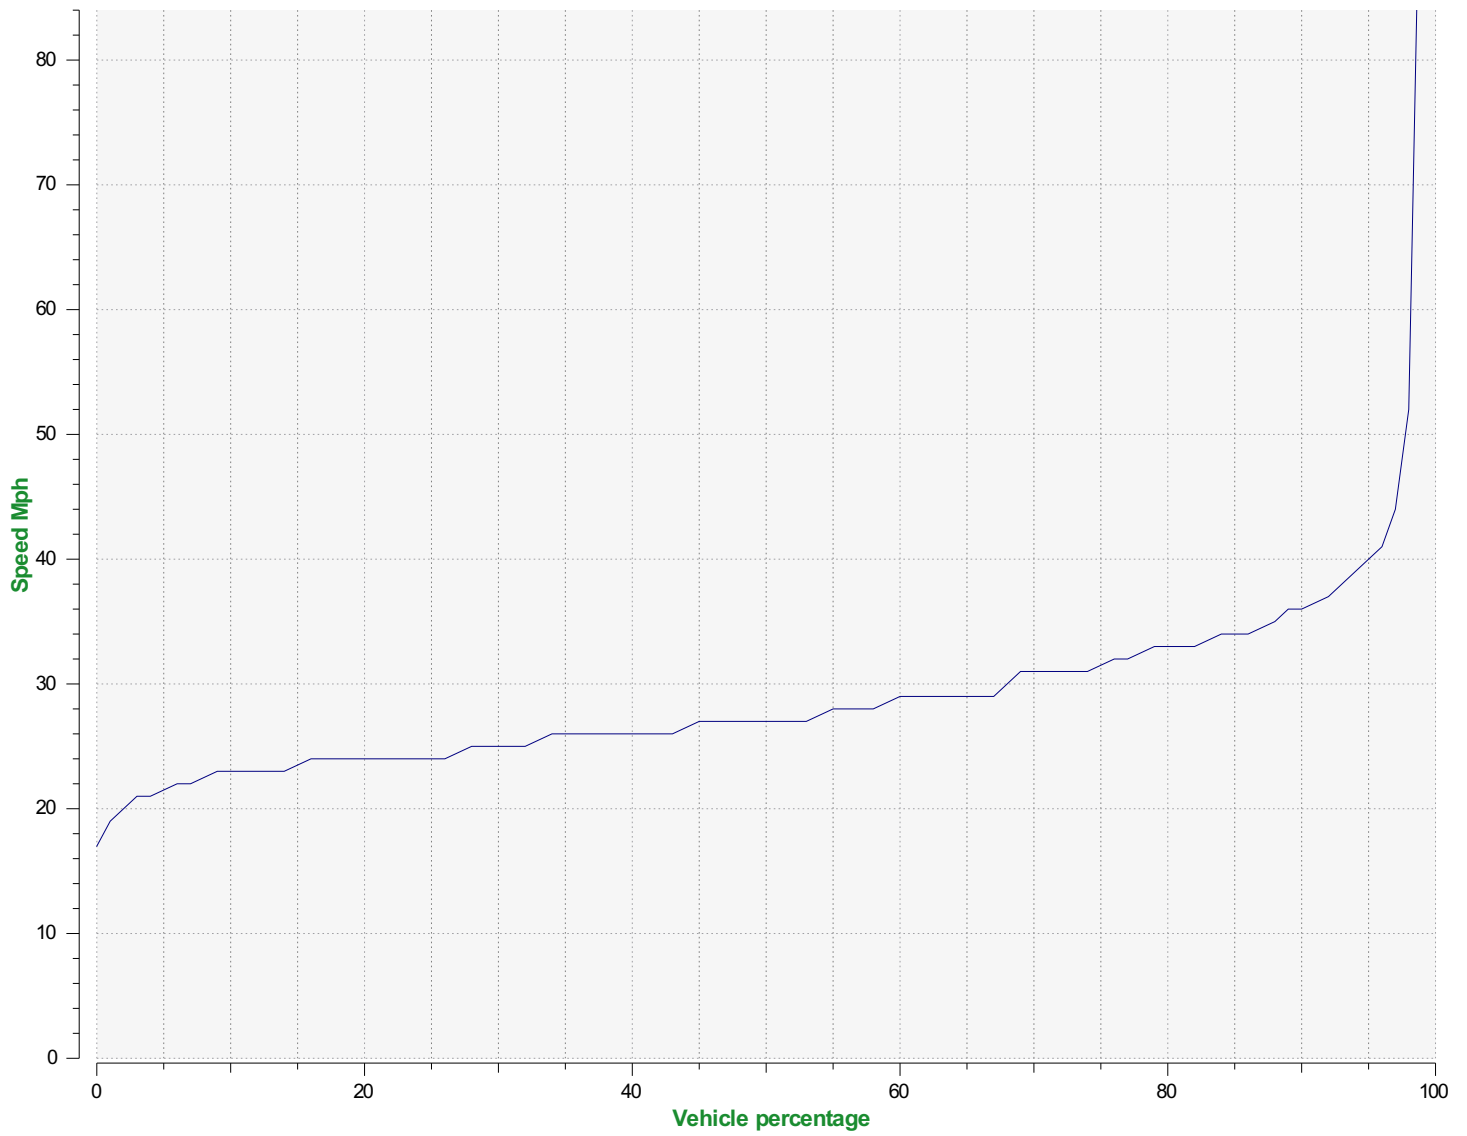

Speed percentile(outgoing)

V30: 25.00Mph   **V50:** 27.00Mph   **V85:** 34.00Mph

Start date: Tuesday, August 17, 2021 12:00 AM

End date: Tuesday, August 31, 2021 7:30 AM

Location:

Comments:

Measurements records

Date	Number of measurements	Number of vehicles	Average speed	Maximum speed	Direction
31/08/2021 07:30	25	25	28.80	49.00	Incoming
31/08/2021 07:30	27	27	32.81	74.00	Outgoing
31/08/2021 07:00	269	269	26.00	45.00	Incoming
31/08/2021 07:00	243	243	27.89	60.00	Outgoing
31/08/2021 06:30	307	307	26.83	42.00	Incoming
31/08/2021 06:30	245	245	29.62	71.00	Outgoing
31/08/2021 06:00	281	281	24.69	43.00	Incoming
31/08/2021 06:00	196	196	28.26	62.00	Outgoing
31/08/2021 05:30	212	212	28.14	48.00	Incoming
31/08/2021 05:30	194	194	30.69	70.00	Outgoing
31/08/2021 05:00	147	147	28.86	47.00	Incoming
31/08/2021 05:00	114	114	32.18	77.00	Outgoing
31/08/2021 04:30	76	76	30.29	60.00	Incoming
31/08/2021 04:30	74	74	34.61	71.00	Outgoing
31/08/2021 04:00	54	54	33.46	68.00	Incoming
31/08/2021 04:00	65	65	35.78	72.00	Outgoing
31/08/2021 03:30	32	32	36.25	53.00	Incoming
31/08/2021 03:30	24	24	37.25	47.00	Outgoing
31/08/2021 03:00	12	12	37.67	47.00	Incoming
31/08/2021 03:00	9	9	41.56	52.00	Outgoing
31/08/2021 02:30	12	12	35.00	53.00	Incoming
31/08/2021 02:30	6	6	39.00	59.00	Outgoing
31/08/2021 02:00	7	7	33.86	47.00	Incoming
31/08/2021 02:00	3	3	30.67	34.00	Outgoing
31/08/2021 01:30	3	3	28.00	38.00	Incoming
31/08/2021 01:30	5	5	33.80	58.00	Outgoing
31/08/2021 01:00	4	4	33.00	44.00	Incoming
31/08/2021 01:00	6	6	37.33	41.00	Outgoing
31/08/2021 00:30	2	2	18.00	19.00	Incoming
31/08/2021 00:30	3	3	40.00	50.00	Outgoing
31/08/2021 00:00	8	8	33.75	48.00	Incoming
31/08/2021 00:00	4	4	42.25	54.00	Outgoing
30/08/2021 23:30	5	5	26.60	32.00	Incoming
30/08/2021 23:30	18	18	37.61	52.00	Outgoing
30/08/2021 23:00	6	6	33.17	39.00	Incoming
30/08/2021 23:00	14	14	32.79	41.00	Outgoing
30/08/2021 22:30	17	17	32.06	63.00	Incoming
30/08/2021 22:30	14	14	37.00	62.00	Outgoing
30/08/2021 22:00	21	21	34.19	58.00	Incoming
30/08/2021 22:00	23	23	34.39	47.00	Outgoing
30/08/2021 21:30	18	18	29.17	46.00	Incoming
30/08/2021 21:30	36	36	38.47	78.00	Outgoing
30/08/2021 21:00	32	32	32.41	59.00	Incoming
30/08/2021 21:00	35	35	33.06	58.00	Outgoing
30/08/2021 20:30	26	26	27.73	44.00	Incoming
30/08/2021 20:30	63	63	32.57	68.00	Outgoing
30/08/2021 20:00	49	49	30.10	52.00	Incoming
30/08/2021 20:00	57	57	32.51	44.00	Outgoing
30/08/2021 19:30	69	69	30.43	55.00	Incoming
30/08/2021 19:30	71	71	33.54	58.00	Outgoing