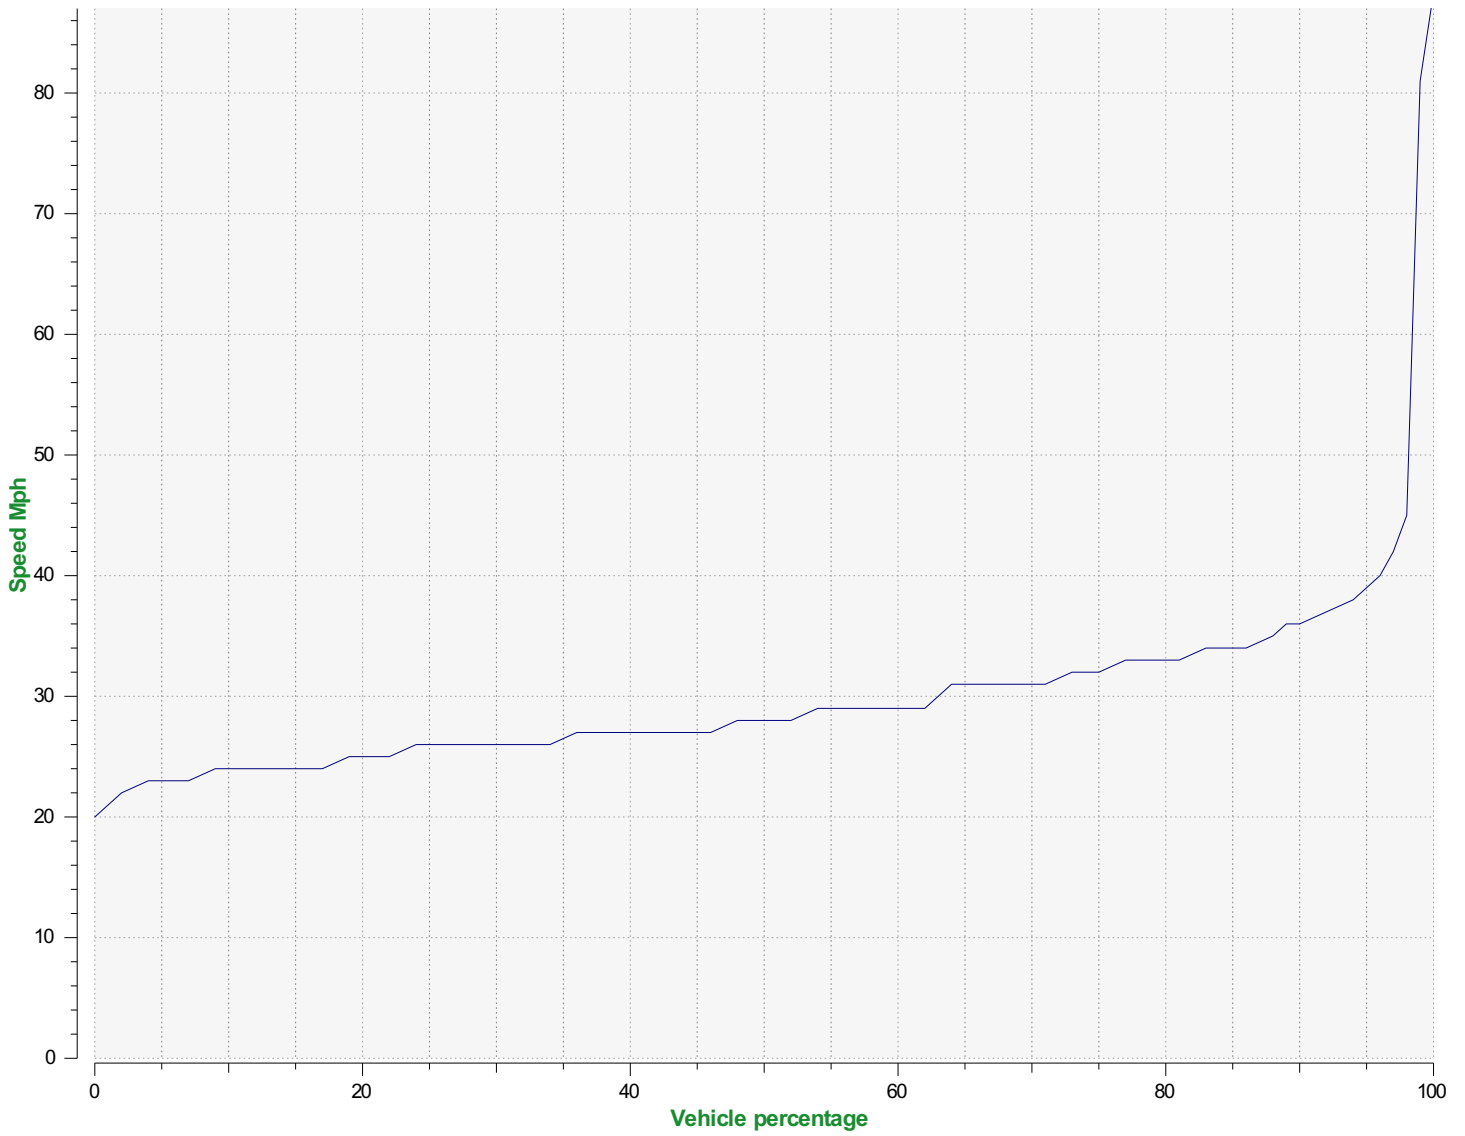

Start date: Tuesday, August 3, 2021 12:00 AM
End date: Monday, August 16, 2021 11:30 PM

Location:

Comments:

Speed percentiles (incoming)

V30: 24.00Mph **V50:** 26.00Mph **V85:** 32.00Mph

Start date: Tuesday, August 3, 2021 12:00 AM
End date: Monday, August 16, 2021 11:30 PM

Location:

Comments:

Speed percentile(outgoing)

V30: 26.00Mph **V50:** 28.00Mph **V85:** 34.00Mph

Start date: Tuesday, August 3, 2021 12:00 AM
End date: Monday, August 16, 2021 11:30 PM

Location:

Comments:

Measurements records