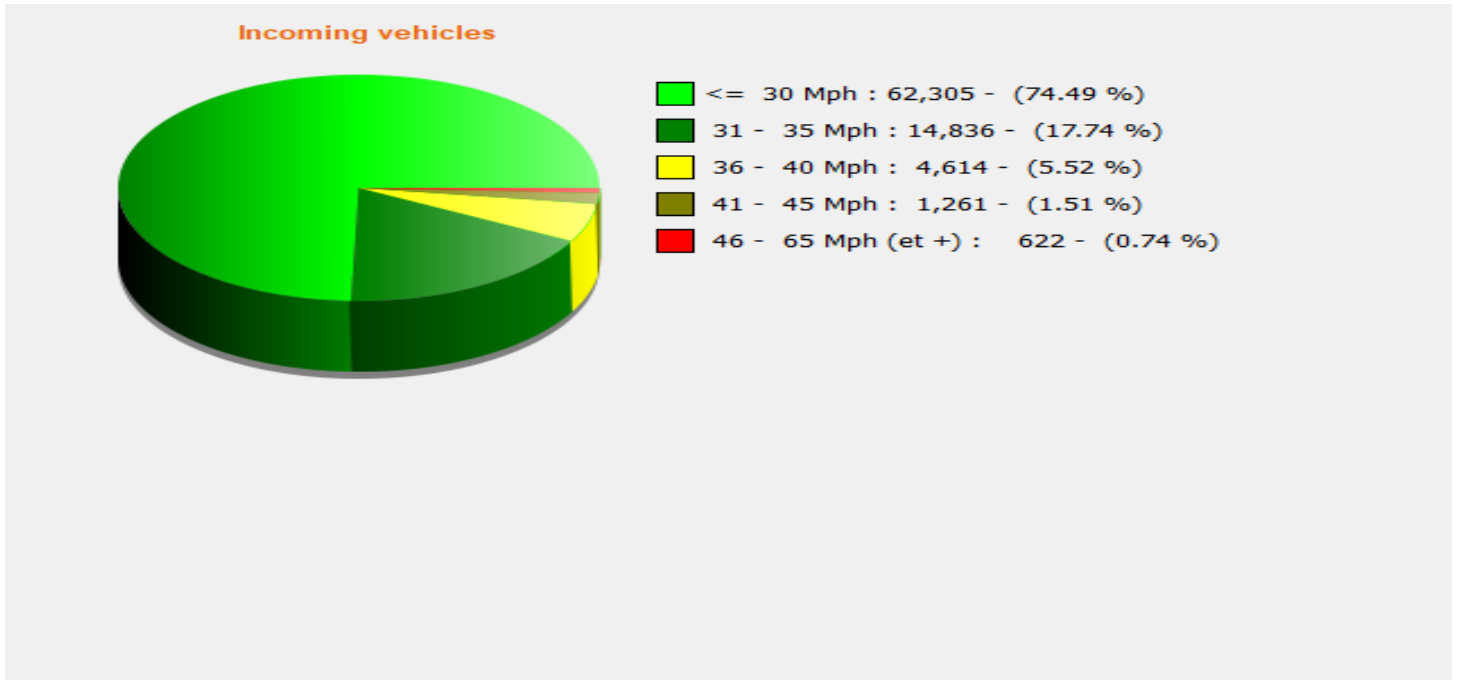

Location:

Comments:

Start date: Tuesday, August 3, 2021 12:00 AM
End date: Monday, August 16, 2021 11:30 PM

Location:

Comments:

Outgoing vehicles

	<= 30 Mph : 39,101 - (54.14 %)
	31 - 35 Mph : 24,530 - (33.96 %)
	36 - 40 Mph : 6,291 - (8.71 %)
	41 - 45 Mph : 1,517 - (2.10 %)
	46 - 65 Mph (et +) : 784 - (1.09 %)