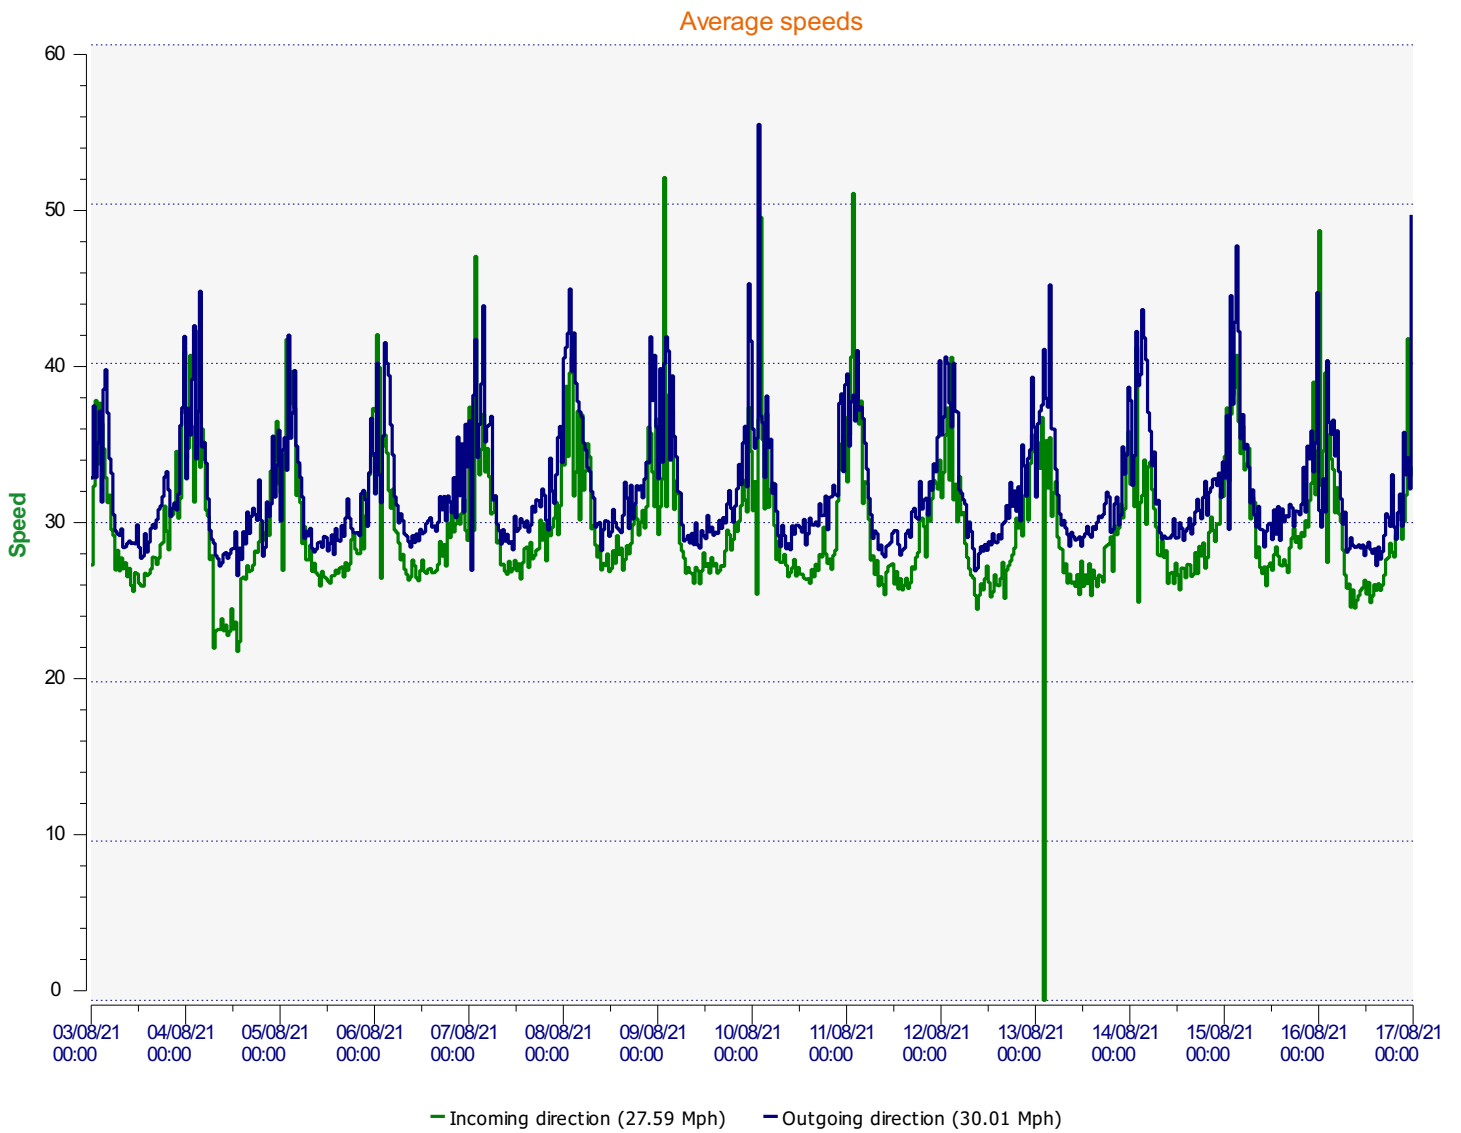

Start date: Tuesday, August 3, 2021 12:00 AM
End date: Monday, August 16, 2021 11:30 PM

Location:

Comments: