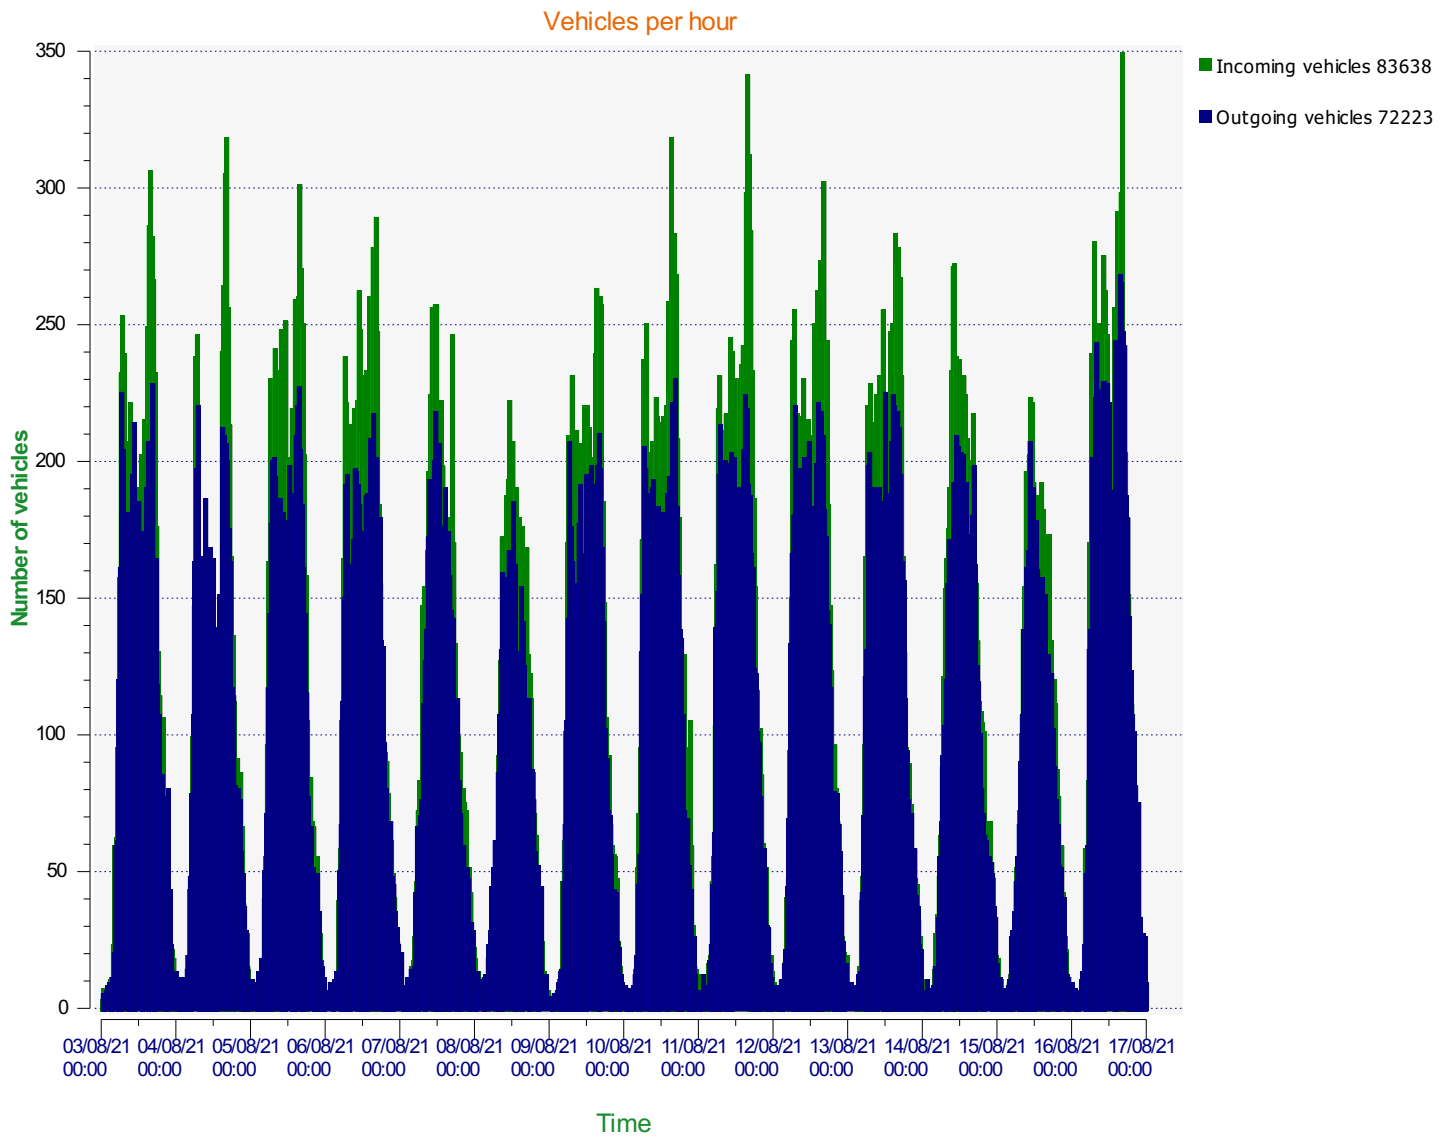

Start date: Tuesday, August 3, 2021 12:00 AM
End date: Monday, August 16, 2021 11:30 PM

Location:

Comments: