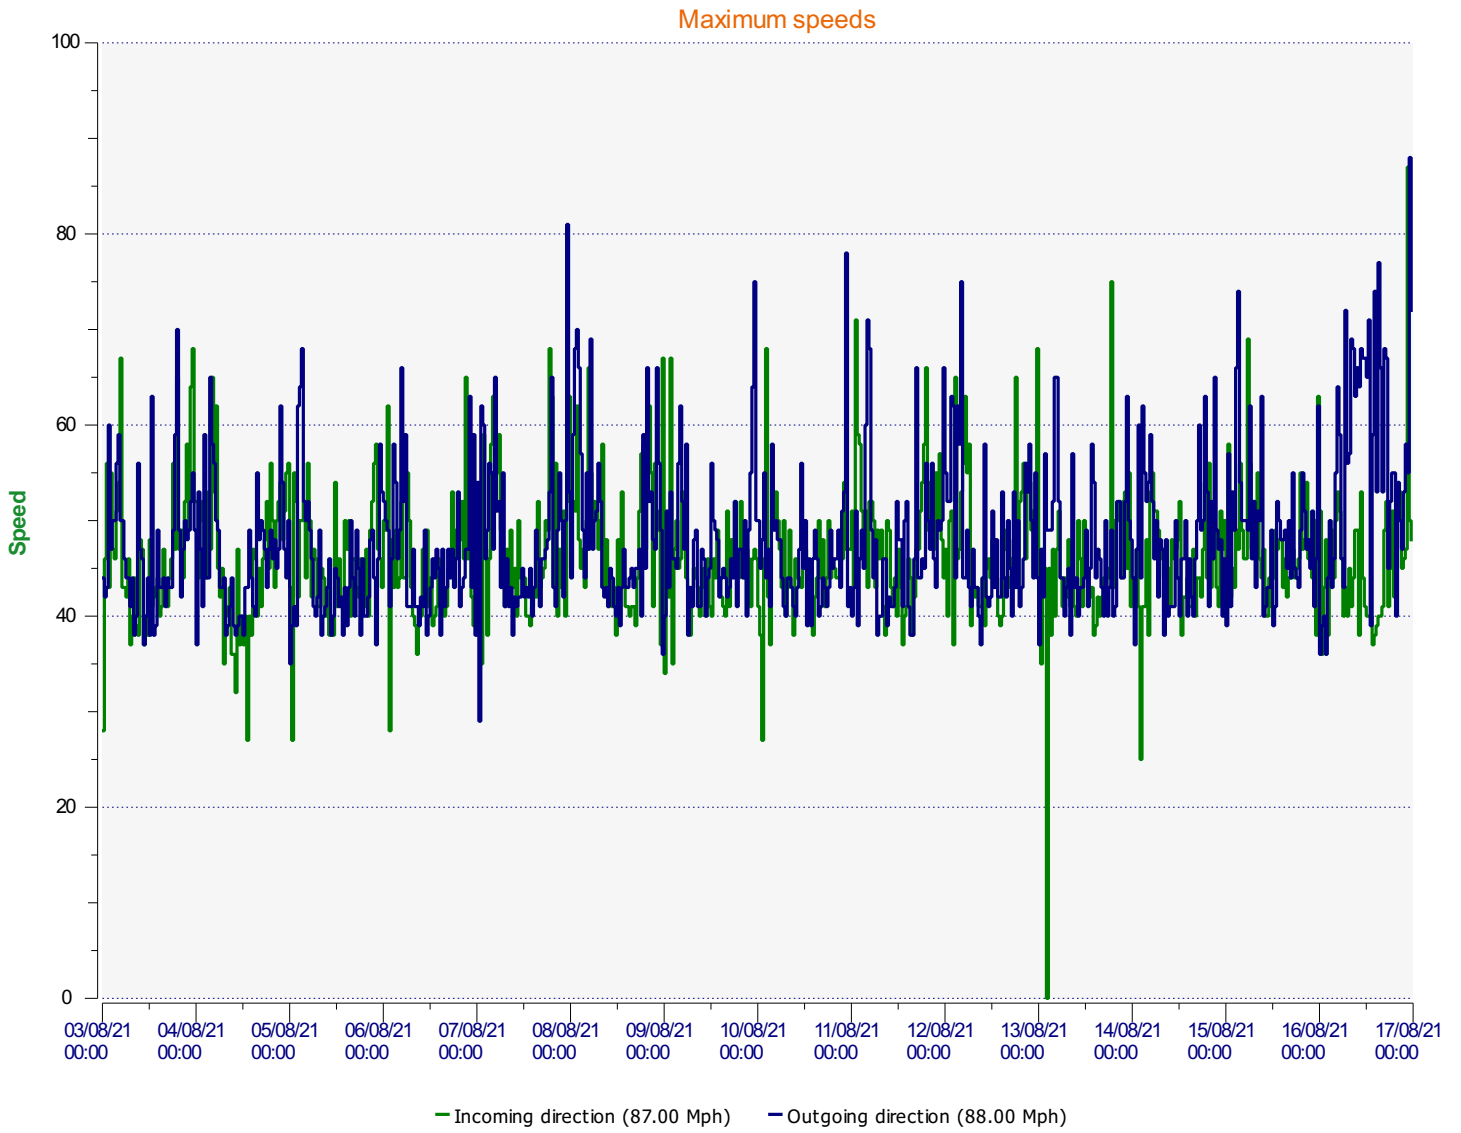

Start date: Tuesday, August 3, 2021 12:00 AM
End date: Monday, August 16, 2021 11:30 PM

Location:

Comments: