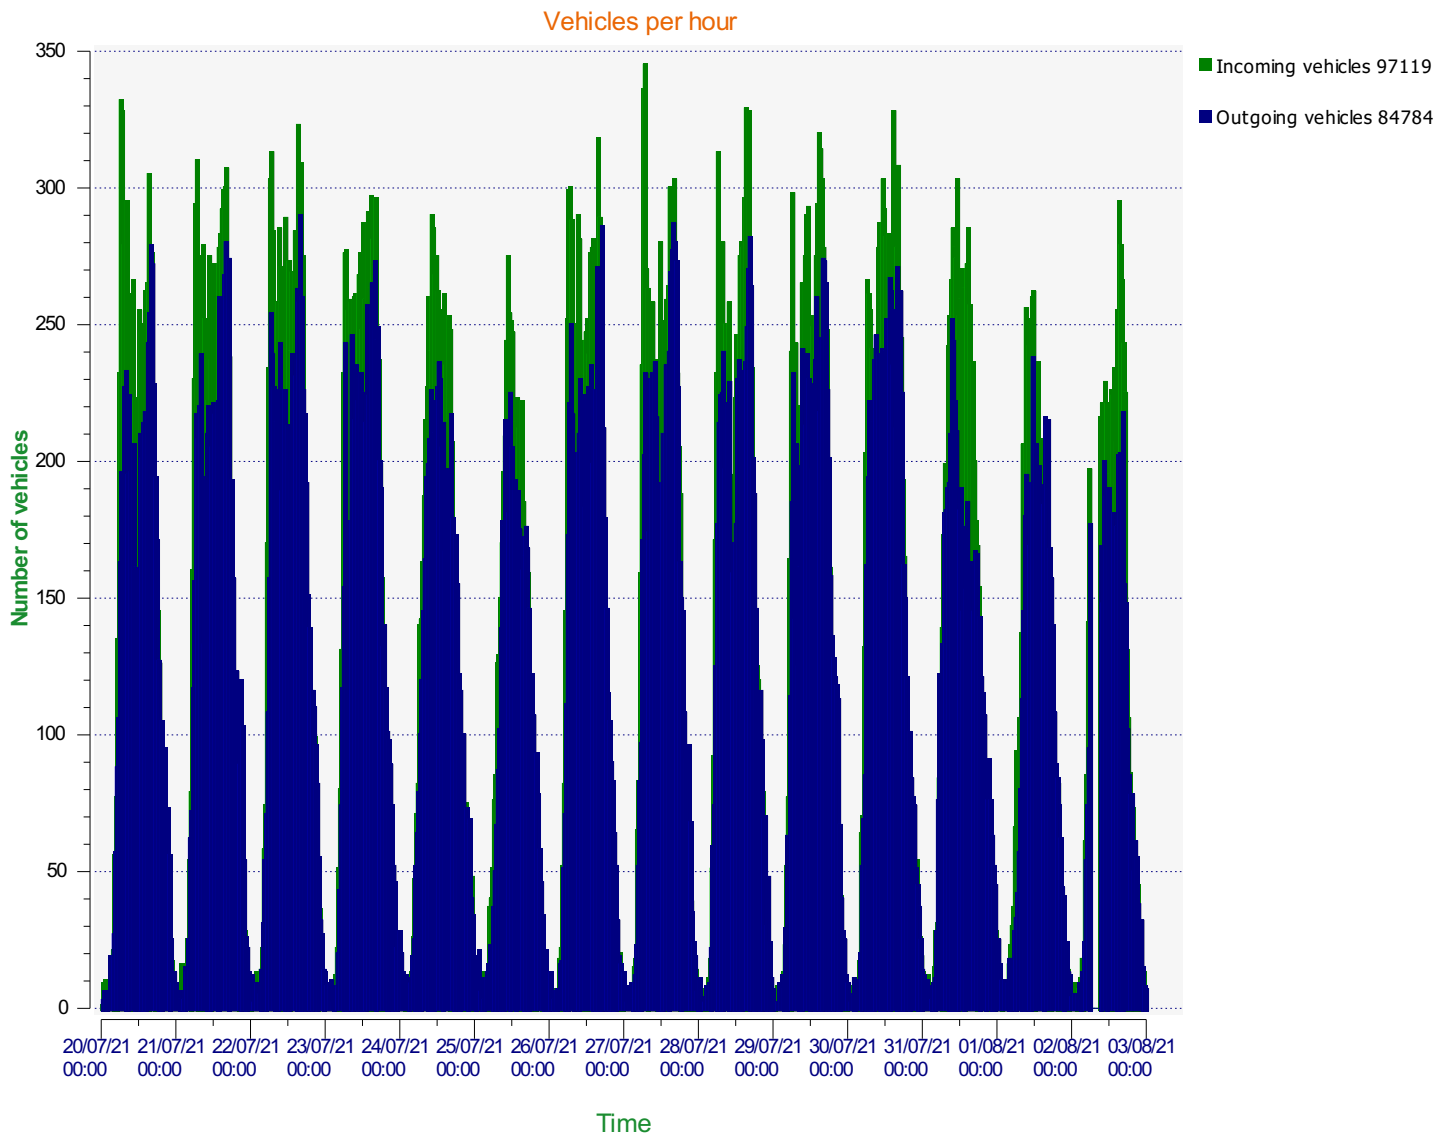

Location:

Comments:

Start date: Tuesday, July 20, 2021 12:00 AM
End date: Monday, August 2, 2021 11:30 PM

Location:

Comments:

Start date: Tuesday, July 20, 2021 12:00 AM
End date: Monday, August 2, 2021 11:30 PM