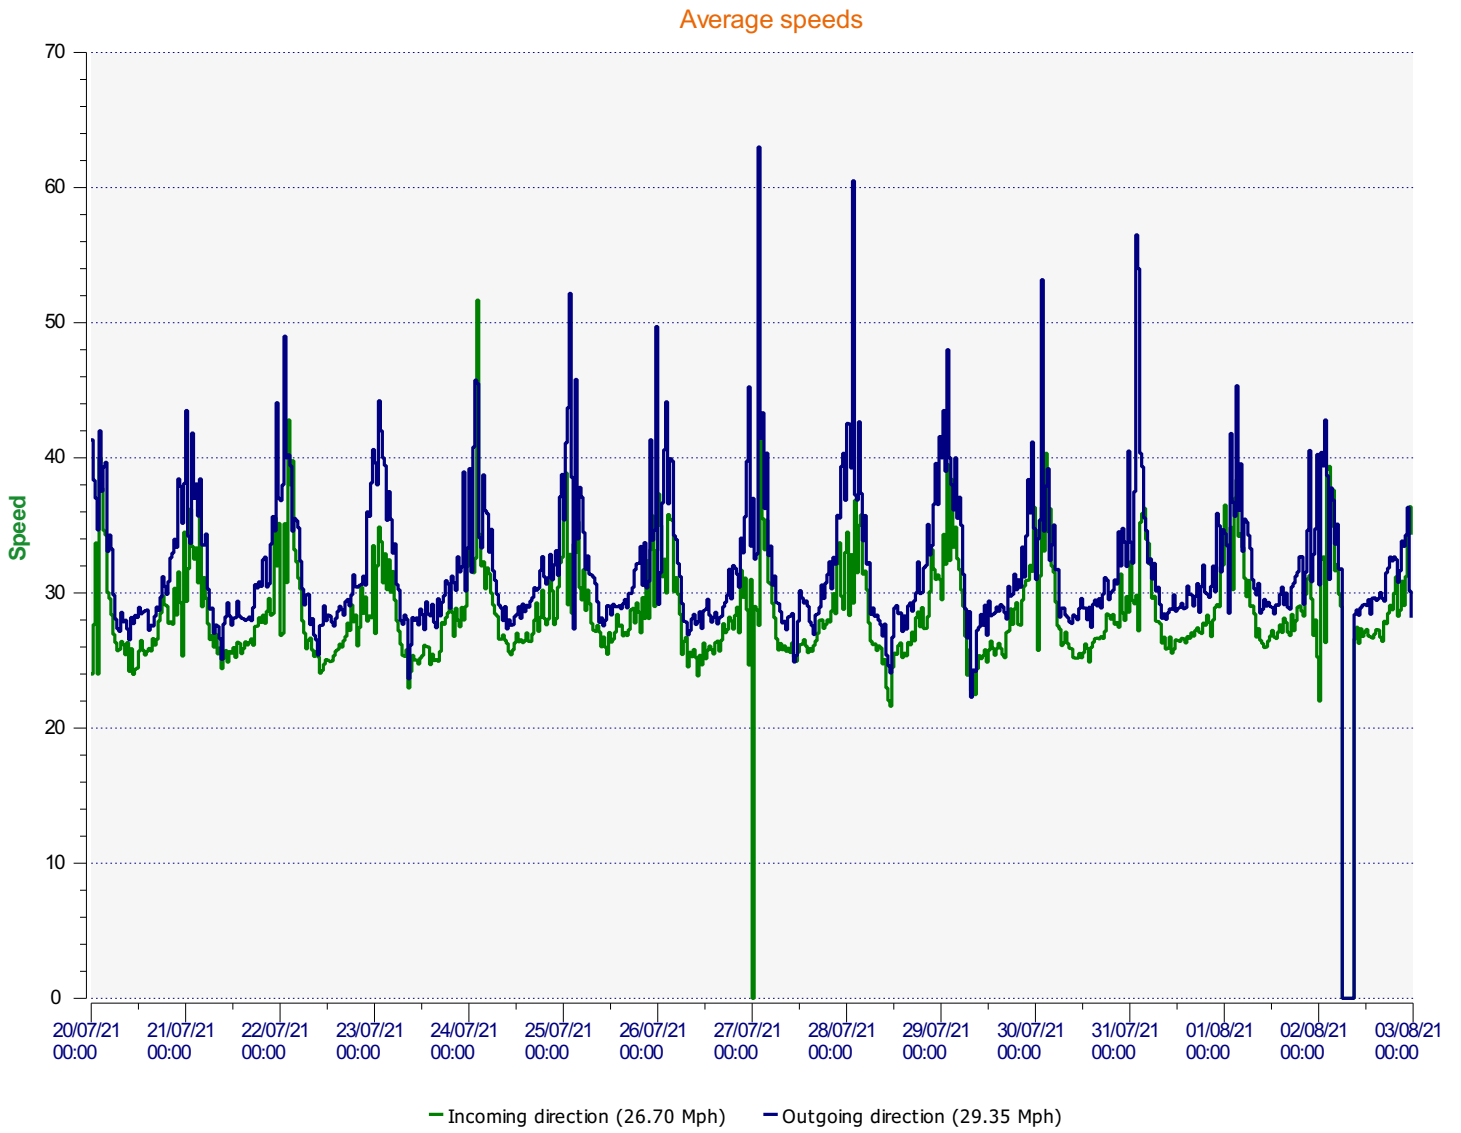

Start date: Tuesday, July 20, 2021 12:00 AM
End date: Monday, August 2, 2021 11:30 PM

Location:

Comments: