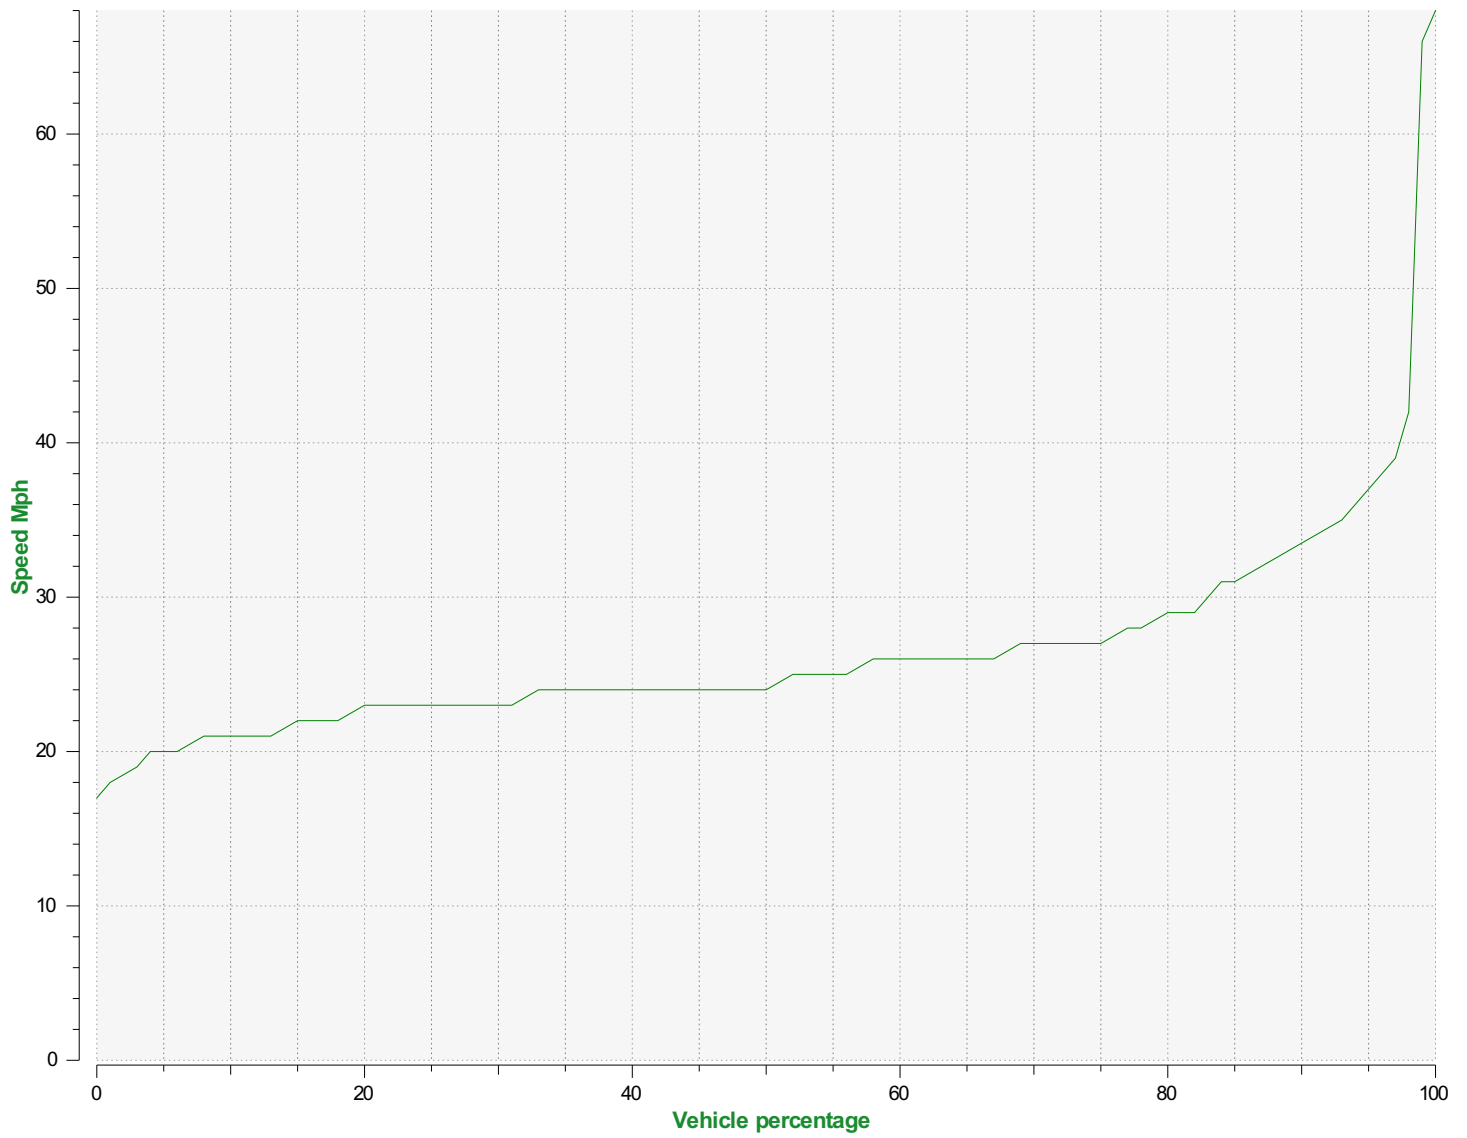

Speed percentiles (incoming)

V30: 23.00Mph   **V50:** 24.00Mph   **V85:** 31.00Mph

Start date: Tuesday, July 20, 2021 12:00 AM
End date: Monday, August 2, 2021 11:30 PM

Location:

Comments: