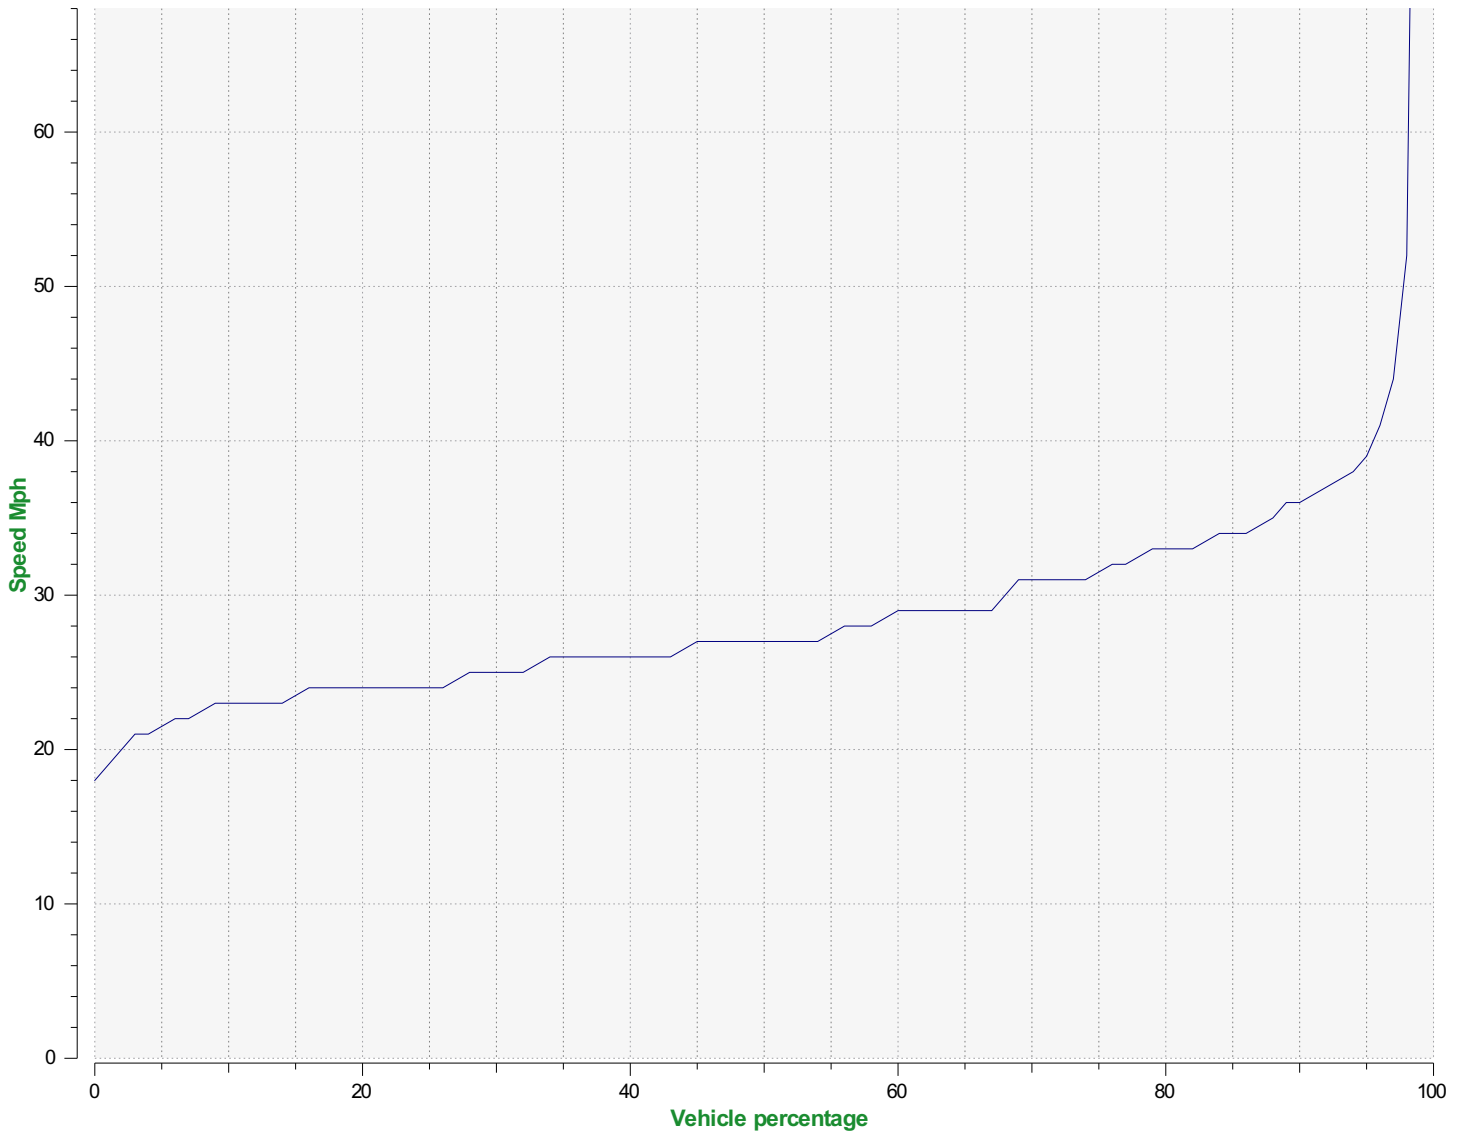

Start date: Tuesday, July 20, 2021 12:00 AM
End date: Monday, August 2, 2021 11:30 PM

Location:

Comments:

Speed percentiles (incoming)

V30: 23.00Mph **V50:** 24.00Mph **V85:** 31.00Mph

Start date: Tuesday, July 20, 2021 12:00 AM
End date: Monday, August 2, 2021 11:30 PM

Location:

Comments:

Speed percentile(outgoing)

V30: 25.00Mph **V50:** 27.00Mph **V85:** 34.00Mph

Start date: Tuesday, July 20, 2021 12:00 AM
End date: Monday, August 2, 2021 11:30 PM

Location:

Comments:

Measurements records