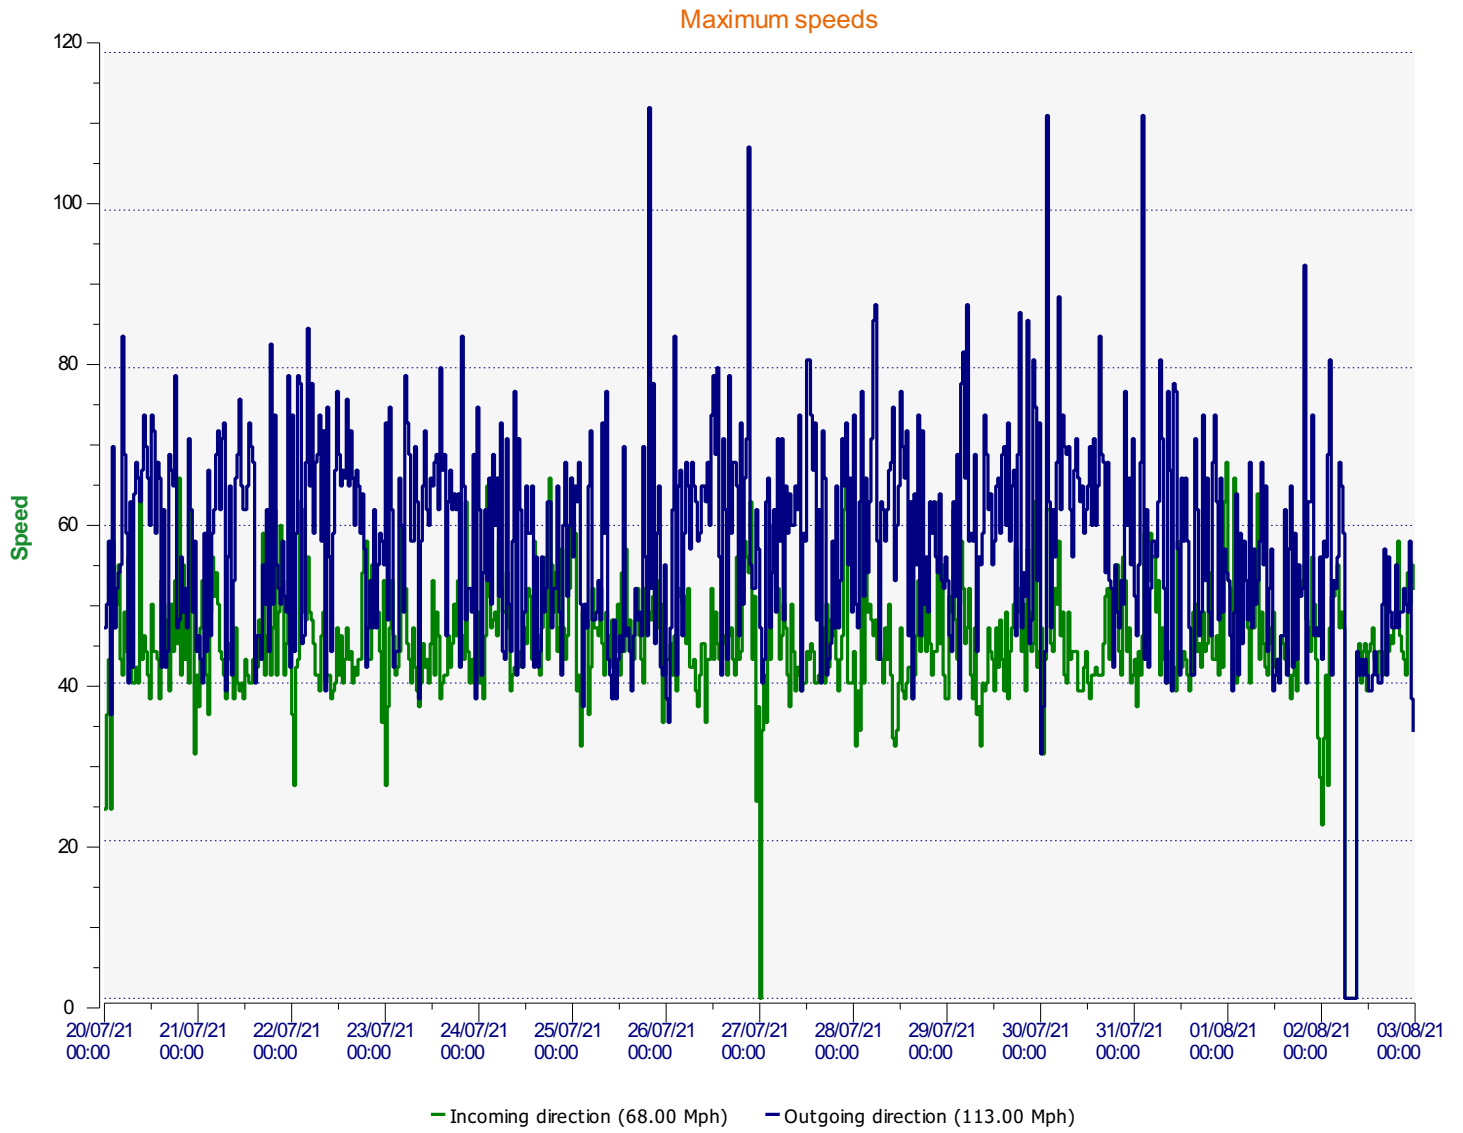

Location:

Comments:

Start date: Tuesday, July 20, 2021 12:00 AM
End date: Monday, August 2, 2021 11:30 PM

Location:

Comments:

Start date: Tuesday, July 20, 2021 12:00 AM
End date: Monday, August 2, 2021 11:30 PM