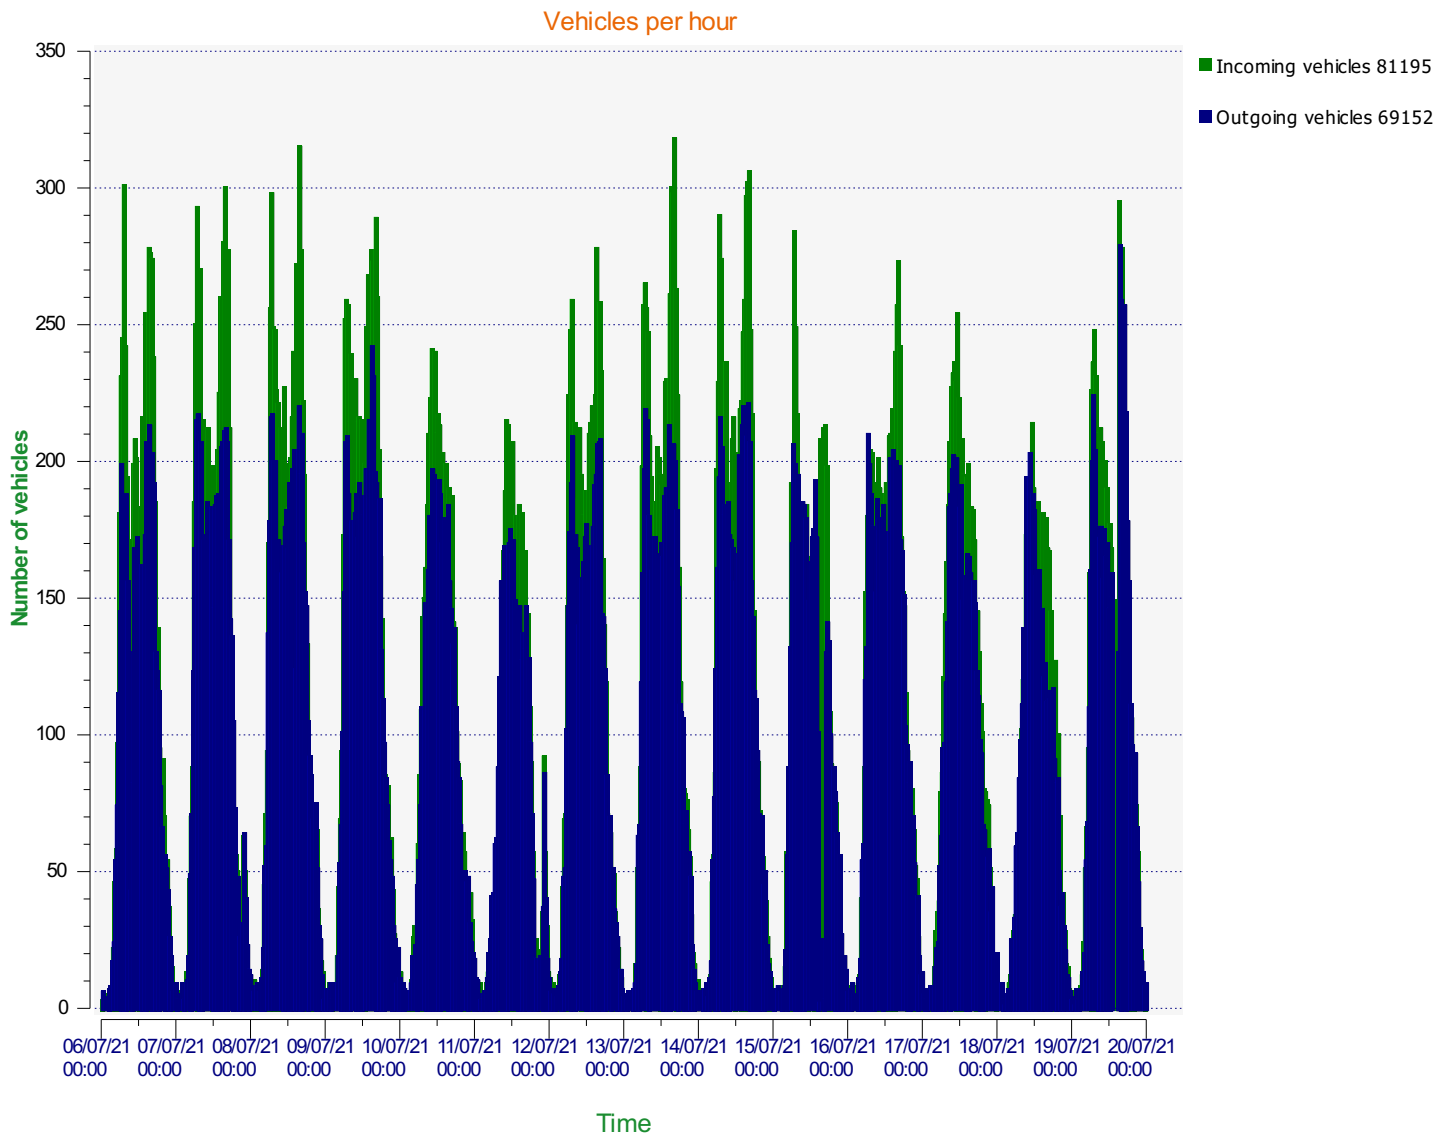

Location:

Comments:

Start date: Tuesday, July 6, 2021 12:00 AM
End date: Monday, July 19, 2021 11:30 PM

Location:

Comments:

Start date: Tuesday, July 6, 2021 12:00 AM
End date: Monday, July 19, 2021 11:30 PM