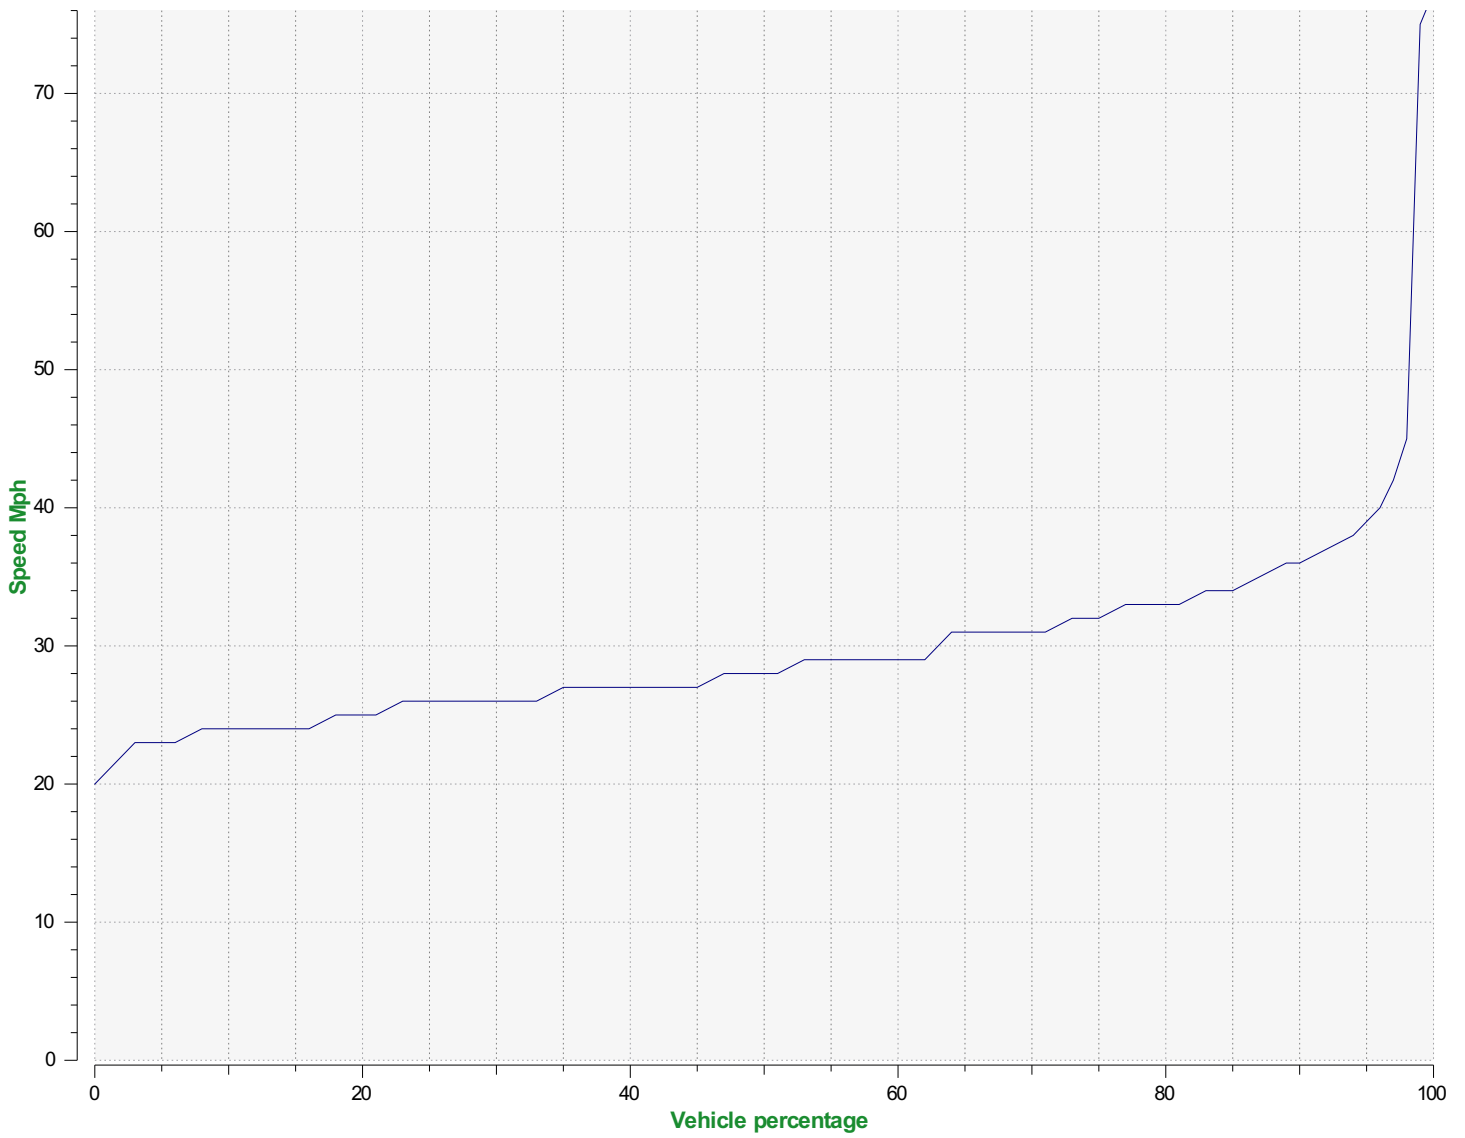

Start date: Tuesday, July 6, 2021 12:00 AM
End date: Monday, July 19, 2021 11:30 PM

Location:

Comments:

Speed percentiles (incoming)

V30: 24.00Mph **V50:** 25.00Mph **V85:** 32.00Mph

Start date: Tuesday, July 6, 2021 12:00 AM
End date: Monday, July 19, 2021 11:30 PM

Location:

Comments:

Speed percentile(outgoing)

V30: 26.00Mph **V50:** 28.00Mph **V85:** 34.00Mph

Start date: Tuesday, July 6, 2021 12:00 AM
End date: Monday, July 19, 2021 11:30 PM

Location:

Comments:

Measurements records