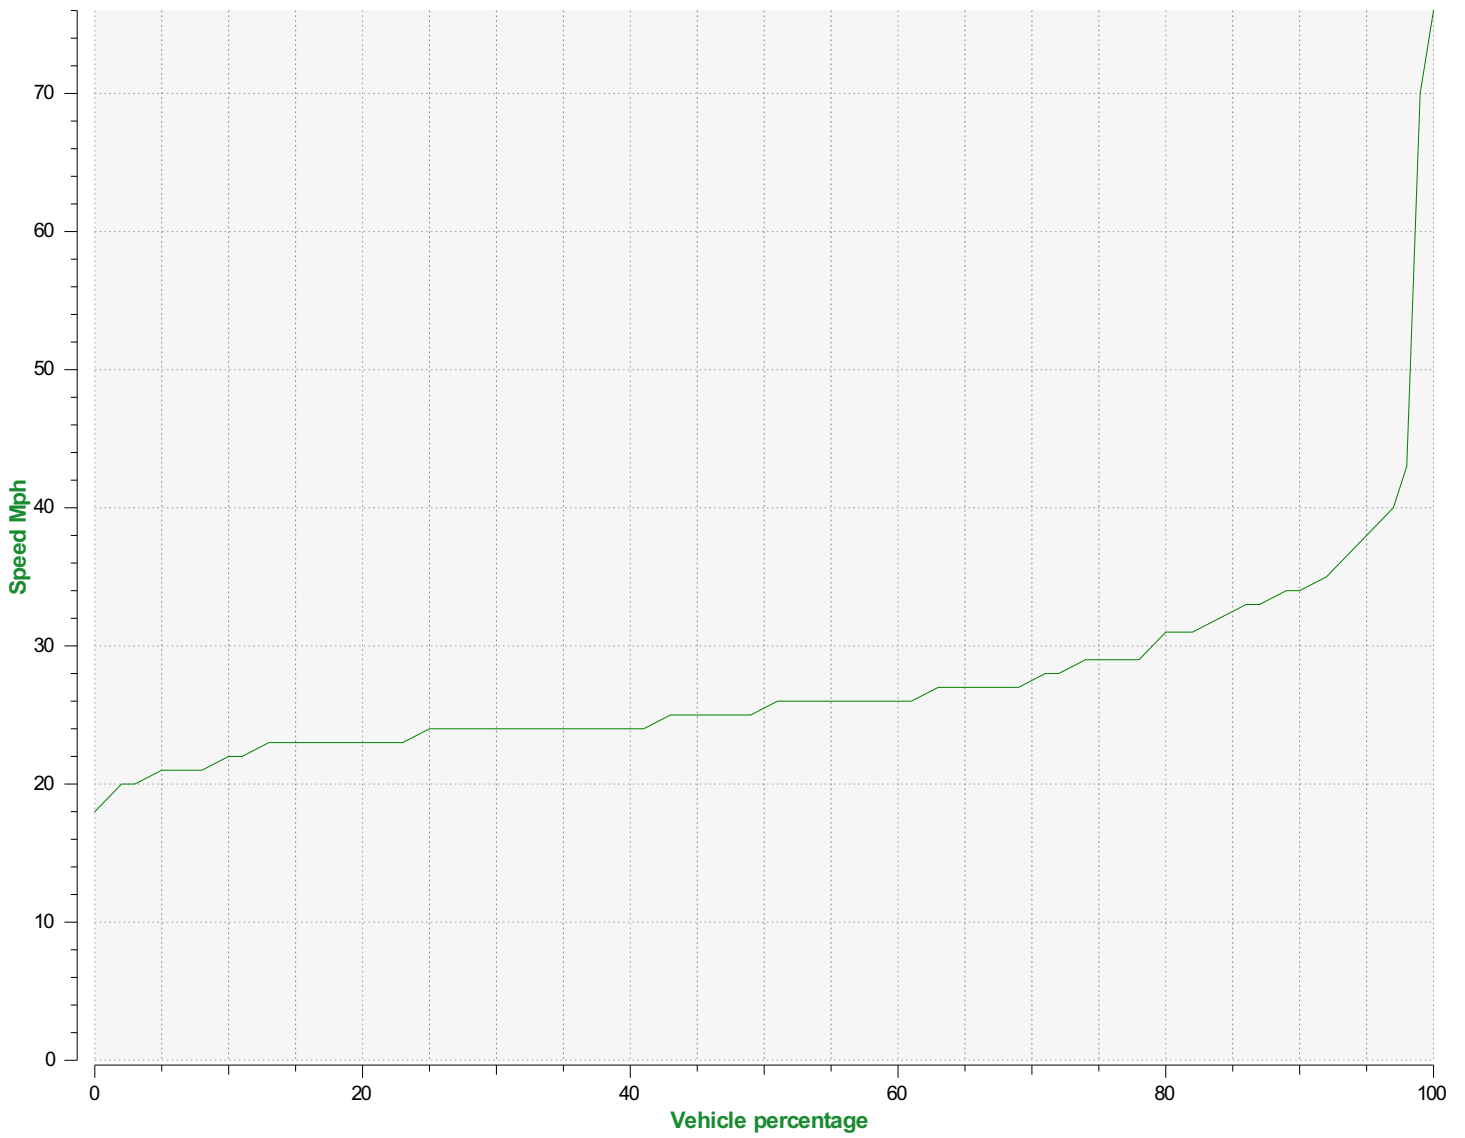

Speed percentiles (incoming)

V30: 24.00Mph   **V50:** 25.00Mph   **V85:** 32.00Mph

Start date: Tuesday, July 6, 2021 12:00 AM
End date: Monday, July 19, 2021 11:30 PM

Location:

Comments: