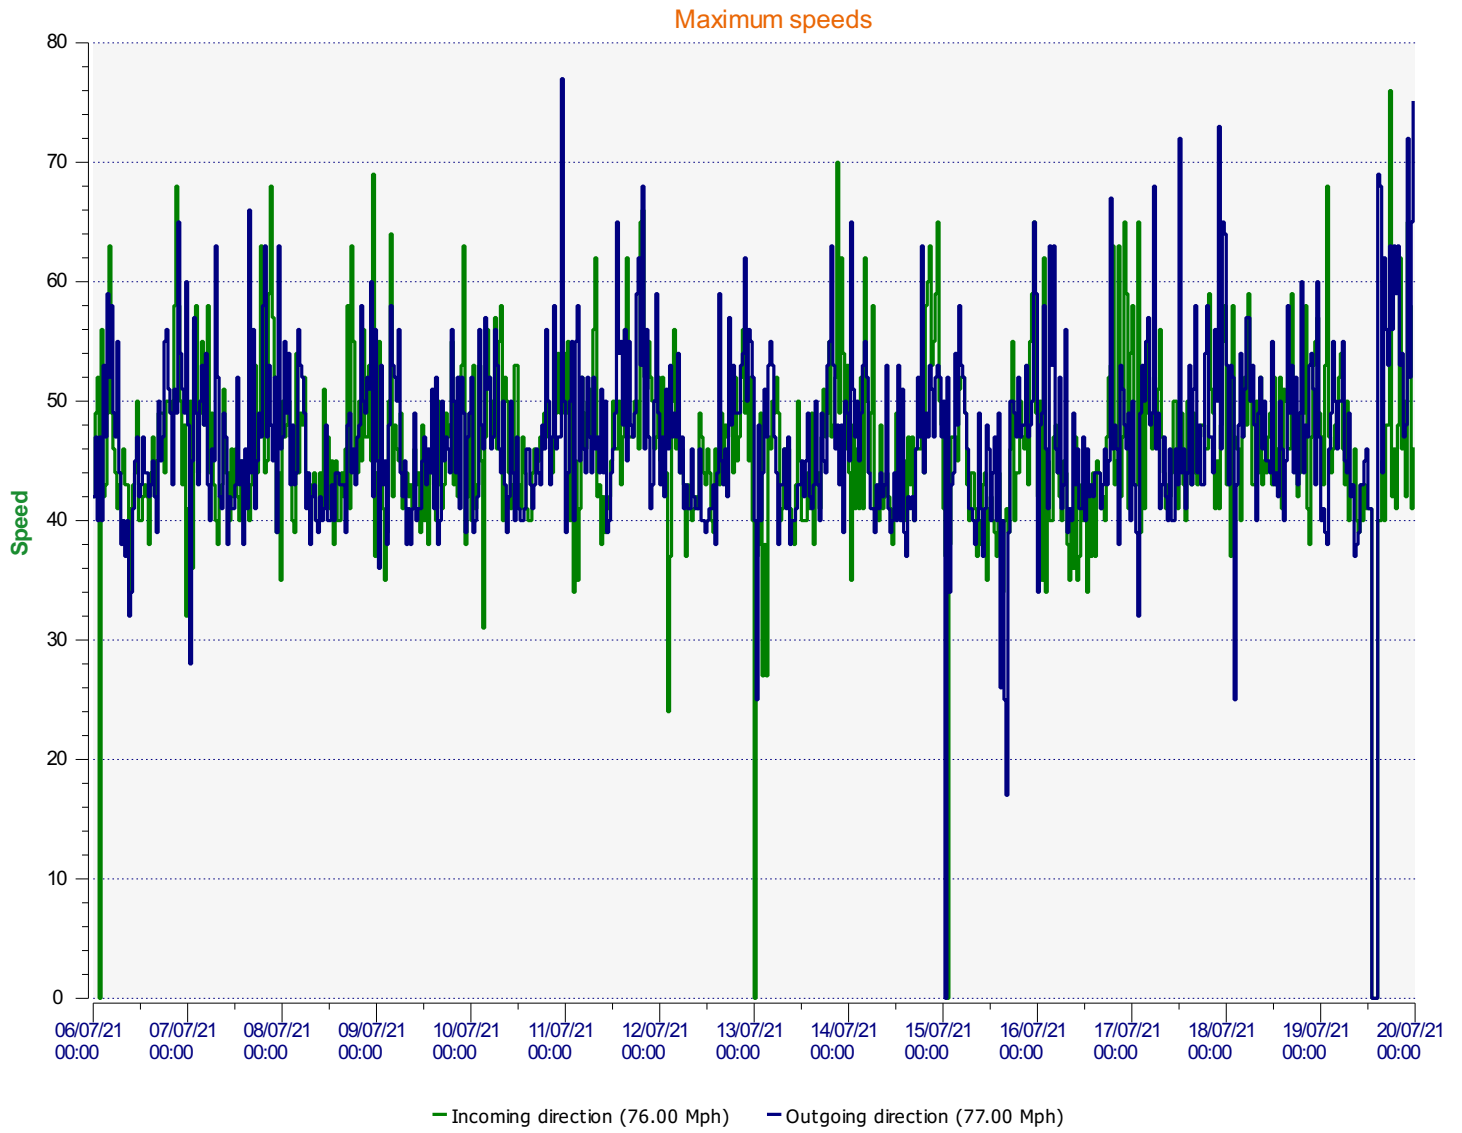

Location:

Comments:

Start date: Tuesday, July 6, 2021 12:00 AM
End date: Monday, July 19, 2021 11:30 PM

Location:

Comments:

Start date: Tuesday, July 6, 2021 12:00 AM
End date: Monday, July 19, 2021 11:30 PM