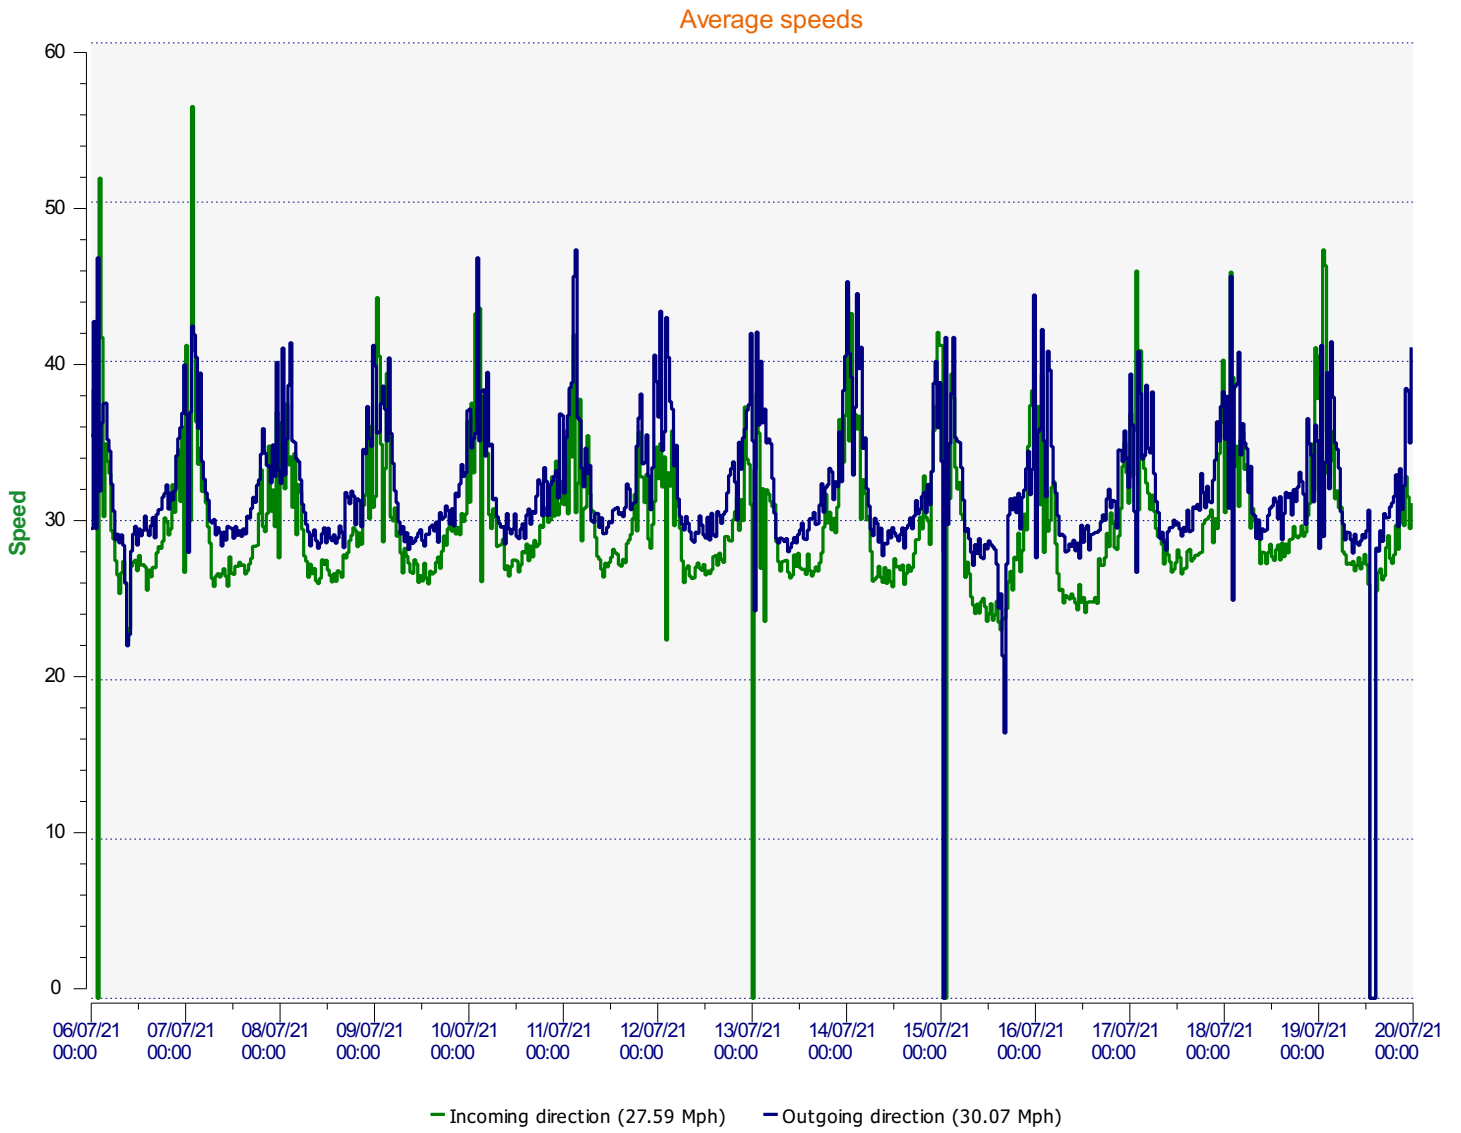

Start date: Tuesday, July 6, 2021 12:00 AM
End date: Monday, July 19, 2021 11:30 PM

Location:

Comments: