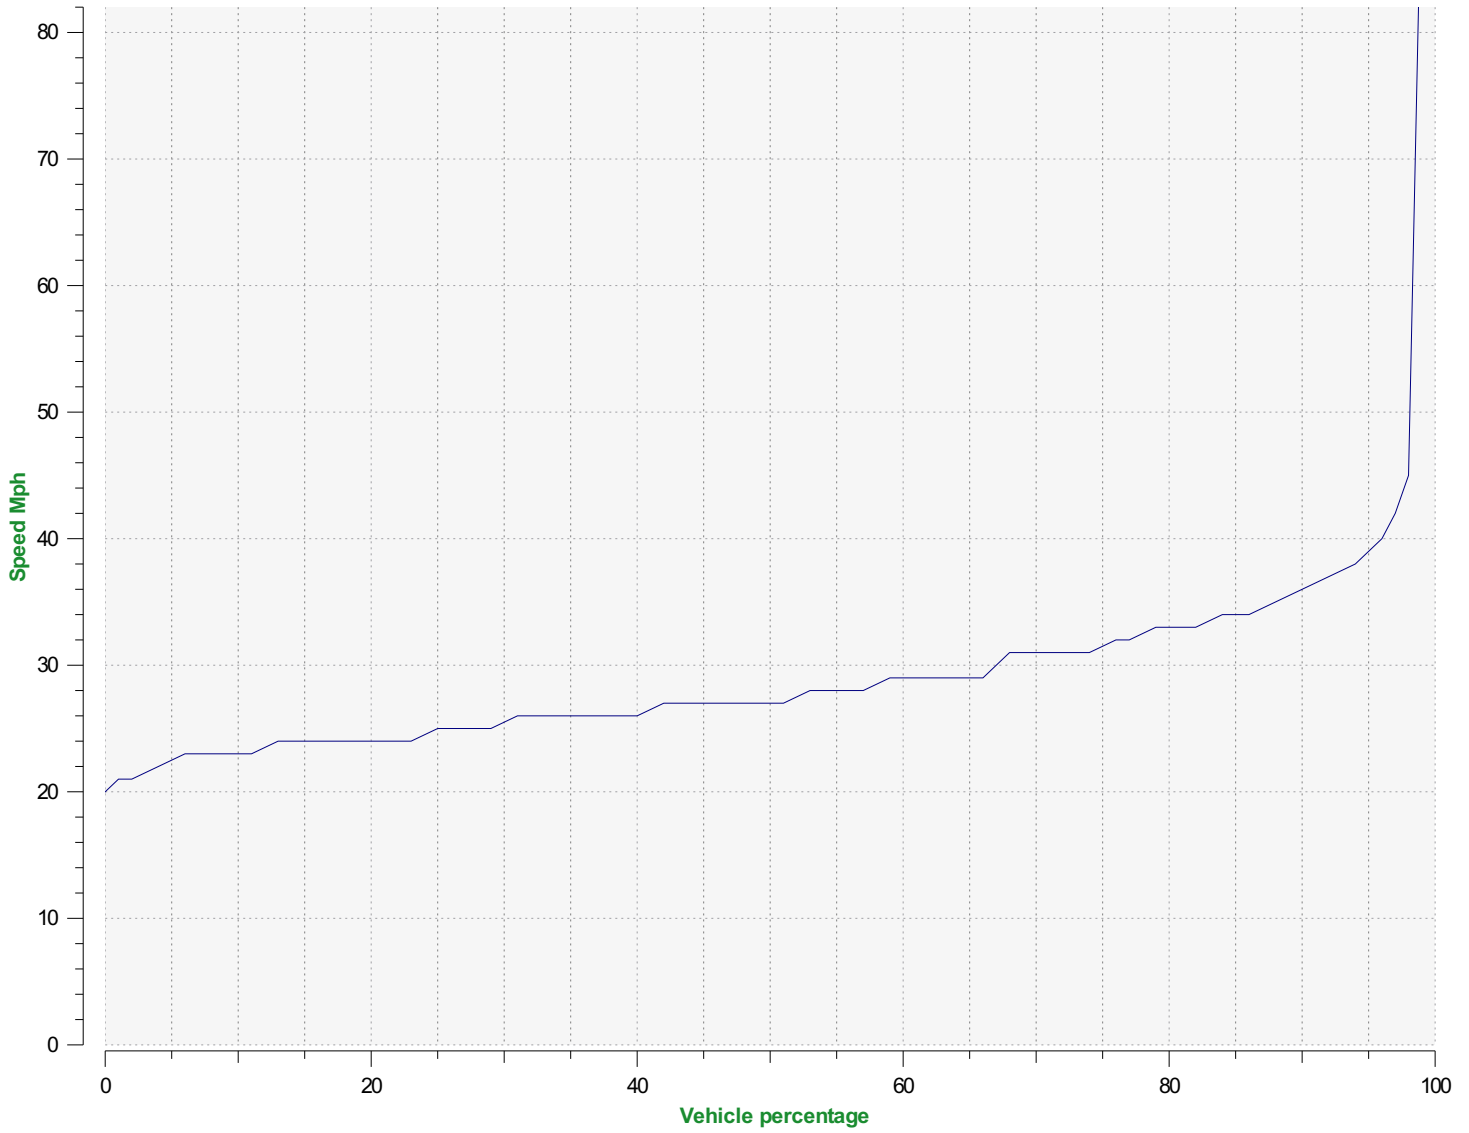

Speed percentile(outgoing)

V30: 25.00Mph   **V50:** 27.00Mph   **V85:** 34.00Mph

Start date: Wednesday, August 17, 2022 12:00 AM
End date: Monday, September 5, 2022 11:30 PM

Location:

Comments:

Measurements records

Date	Number of measurements	Number of vehicles	Average speed	Maximum speed	Direction
05/09/2022 23:30	4	4	30.50	37.00	Incoming
05/09/2022 23:30	1	1	27.00	27.00	Outgoing
05/09/2022 23:00	12	12	31.58	44.00	Incoming
05/09/2022 23:00	11	11	30.36	48.00	Outgoing
05/09/2022 22:30	9	9	32.89	49.00	Incoming
05/09/2022 22:30	9	9	36.22	57.00	Outgoing
05/09/2022 22:00	20	20	33.70	49.00	Incoming
05/09/2022 22:00	8	8	36.50	41.00	Outgoing
05/09/2022 21:30	23	23	30.96	43.00	Incoming
05/09/2022 21:30	16	16	33.81	52.00	Outgoing
05/09/2022 21:00	30	30	31.47	46.00	Incoming
05/09/2022 21:00	33	33	32.06	48.00	Outgoing
05/09/2022 20:30	51	51	32.80	49.00	Incoming
05/09/2022 20:30	27	27	35.74	54.00	Outgoing
05/09/2022 20:00	52	52	29.90	53.00	Incoming
05/09/2022 20:00	45	45	33.40	55.00	Outgoing
05/09/2022 19:30	54	54	31.04	55.00	Incoming
05/09/2022 19:30	52	52	31.98	46.00	Outgoing
05/09/2022 19:00	62	62	28.82	43.00	Incoming
05/09/2022 19:00	66	66	31.56	49.00	Outgoing
05/09/2022 18:30	80	80	32.79	63.00	Incoming
05/09/2022 18:30	81	81	30.70	53.00	Outgoing
05/09/2022 18:00	111	111	29.60	47.00	Incoming
05/09/2022 18:00	74	74	31.08	42.00	Outgoing
05/09/2022 17:30	110	110	29.46	43.00	Incoming
05/09/2022 17:30	108	108	30.59	42.00	Outgoing
05/09/2022 17:00	195	195	29.84	50.00	Incoming
05/09/2022 17:00	126	126	30.60	44.00	Outgoing
05/09/2022 16:30	232	232	27.97	44.00	Incoming
05/09/2022 16:30	156	156	30.86	51.00	Outgoing
05/09/2022 16:00	286	286	27.64	44.00	Incoming
05/09/2022 16:00	185	185	30.40	41.00	Outgoing
05/09/2022 15:30	284	284	27.26	42.00	Incoming
05/09/2022 15:30	219	219	28.73	39.00	Outgoing
05/09/2022 15:00	276	276	27.25	47.00	Incoming
05/09/2022 15:00	196	196	30.39	45.00	Outgoing
05/09/2022 14:30	229	229	28.31	41.00	Incoming
05/09/2022 14:30	197	197	29.29	42.00	Outgoing
05/09/2022 14:00	232	232	27.52	41.00	Incoming
05/09/2022 14:00	200	200	28.76	45.00	Outgoing
05/09/2022 13:30	196	196	27.50	47.00	Incoming
05/09/2022 13:30	184	184	29.39	39.00	Outgoing
05/09/2022 13:00	218	218	27.61	40.00	Incoming
05/09/2022 13:00	143	143	30.19	44.00	Outgoing
05/09/2022 12:30	210	210	27.59	49.00	Incoming
05/09/2022 12:30	158	158	30.27	41.00	Outgoing
05/09/2022 12:00	198	198	27.40	43.00	Incoming
05/09/2022 12:00	156	156	28.62	41.00	Outgoing
05/09/2022 11:30	201	201	27.03	43.00	Incoming
05/09/2022 11:30	141	141	29.14	44.00	Outgoing