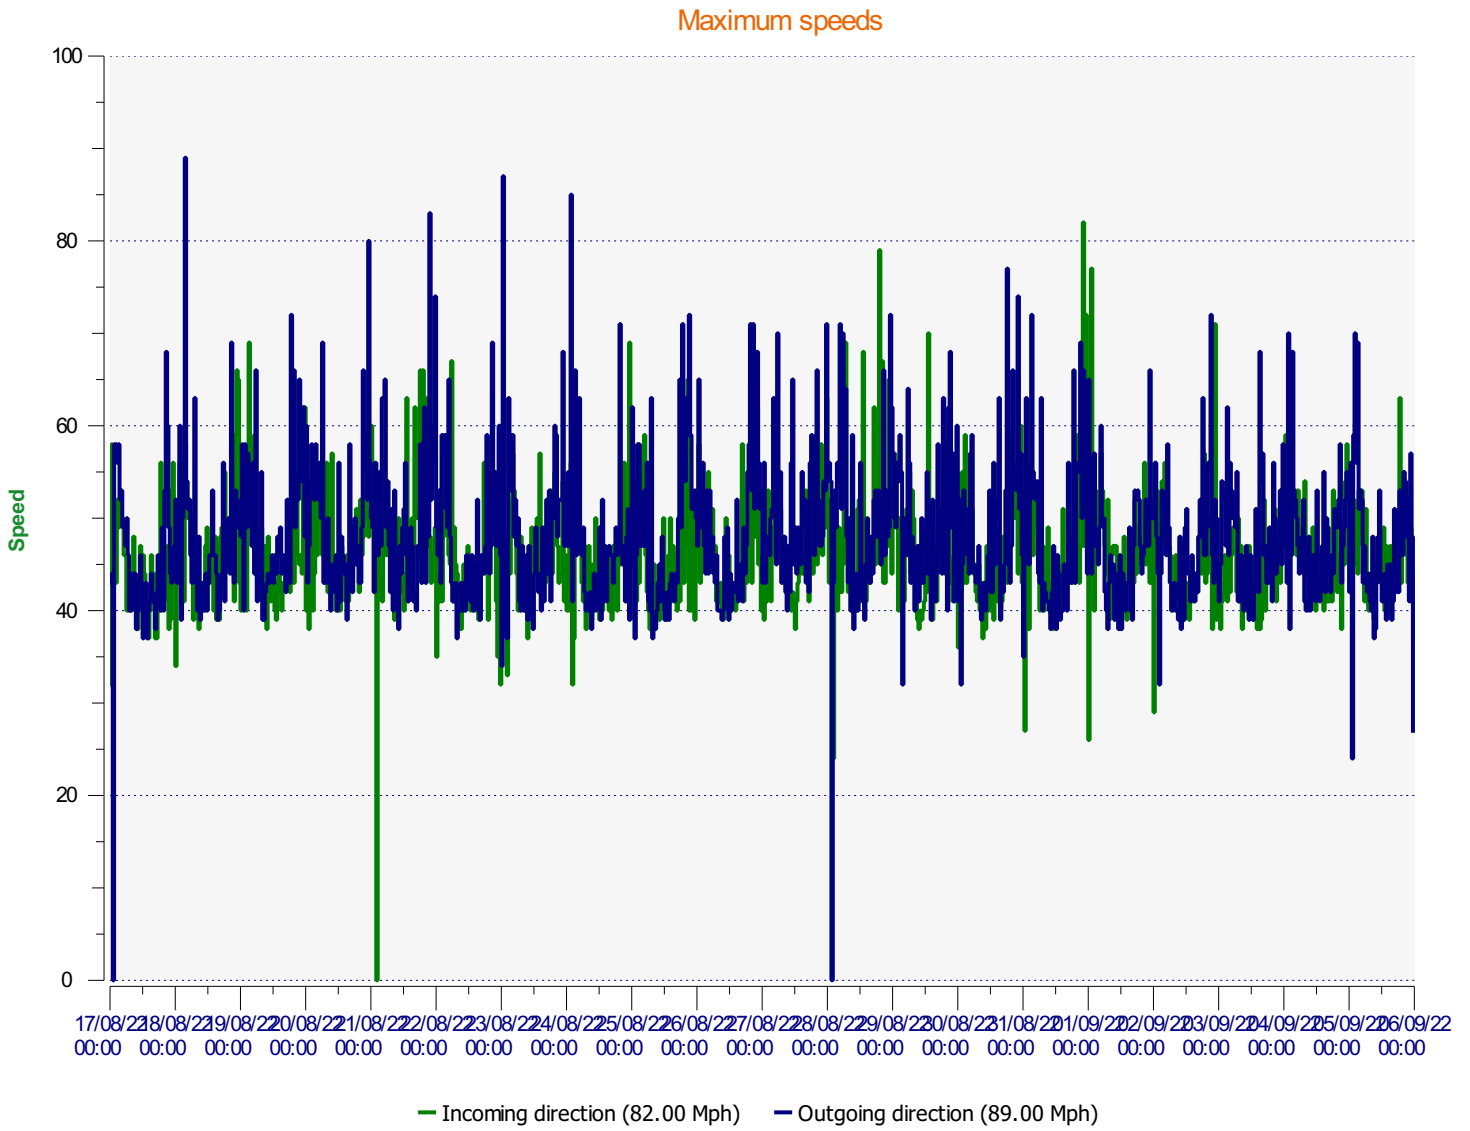

Start date: Wednesday, August 17, 2022 12:00 AM
End date: Monday, September 5, 2022 11:30 PM

Location:

Comments: