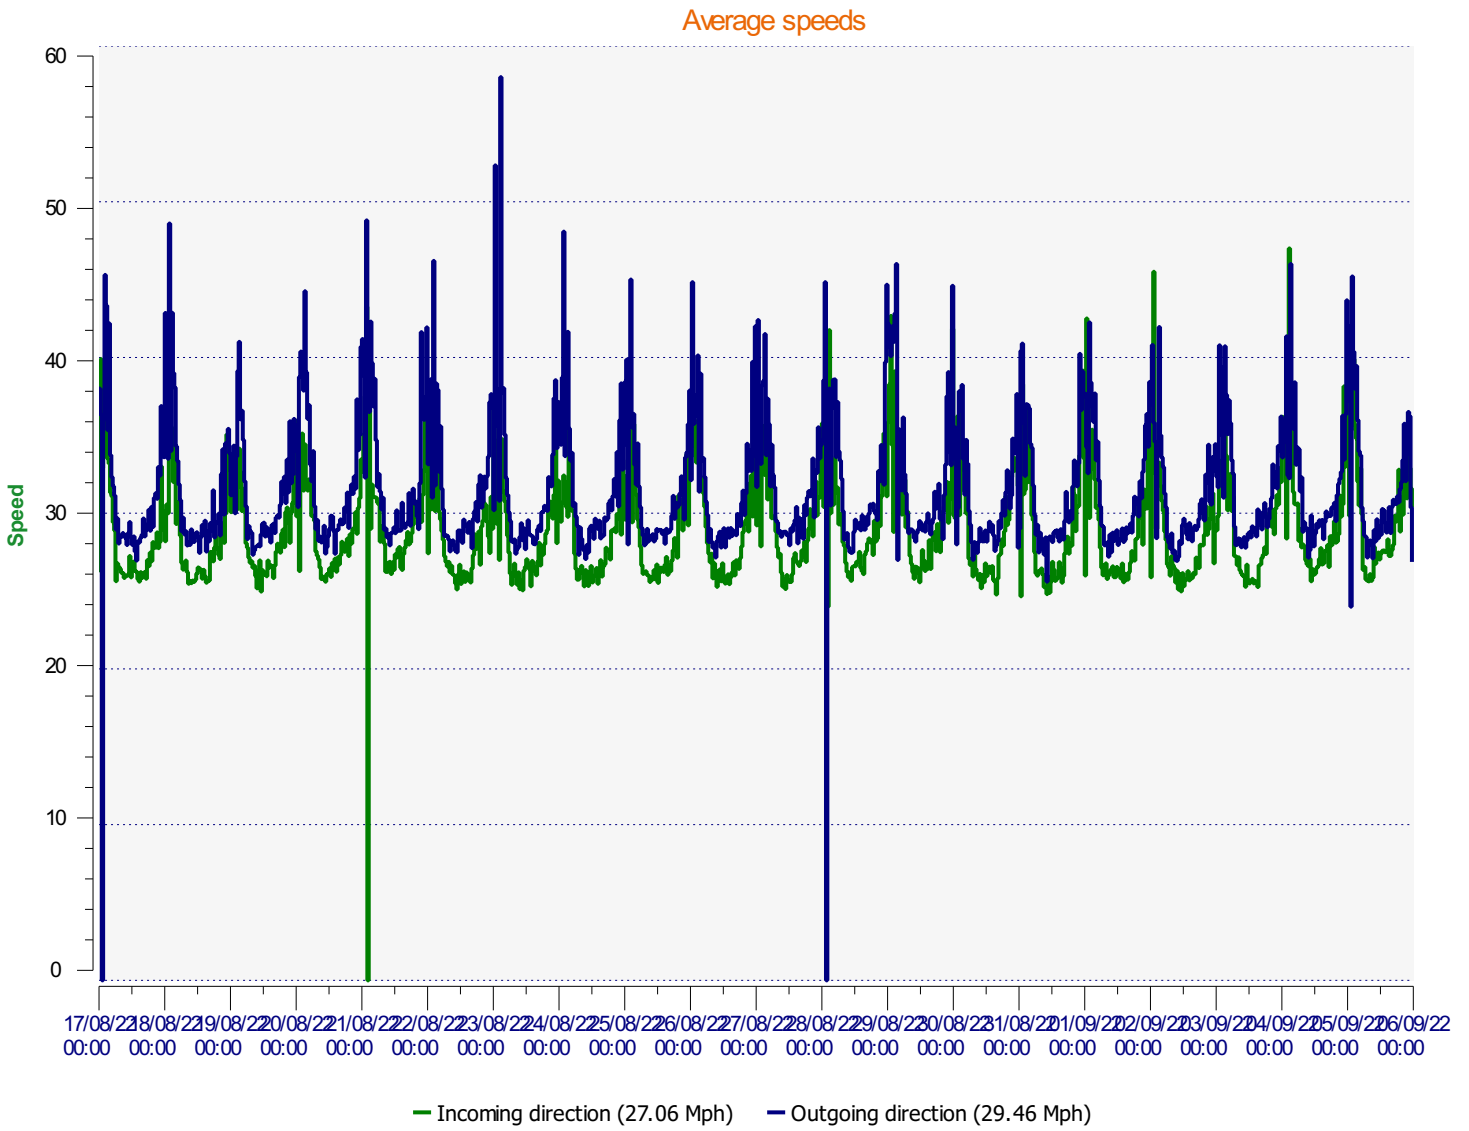

Start date: Wednesday, August 17, 2022 12:00 AM

End date: Monday, September 5, 2022 11:30 PM

Location:

Comments: