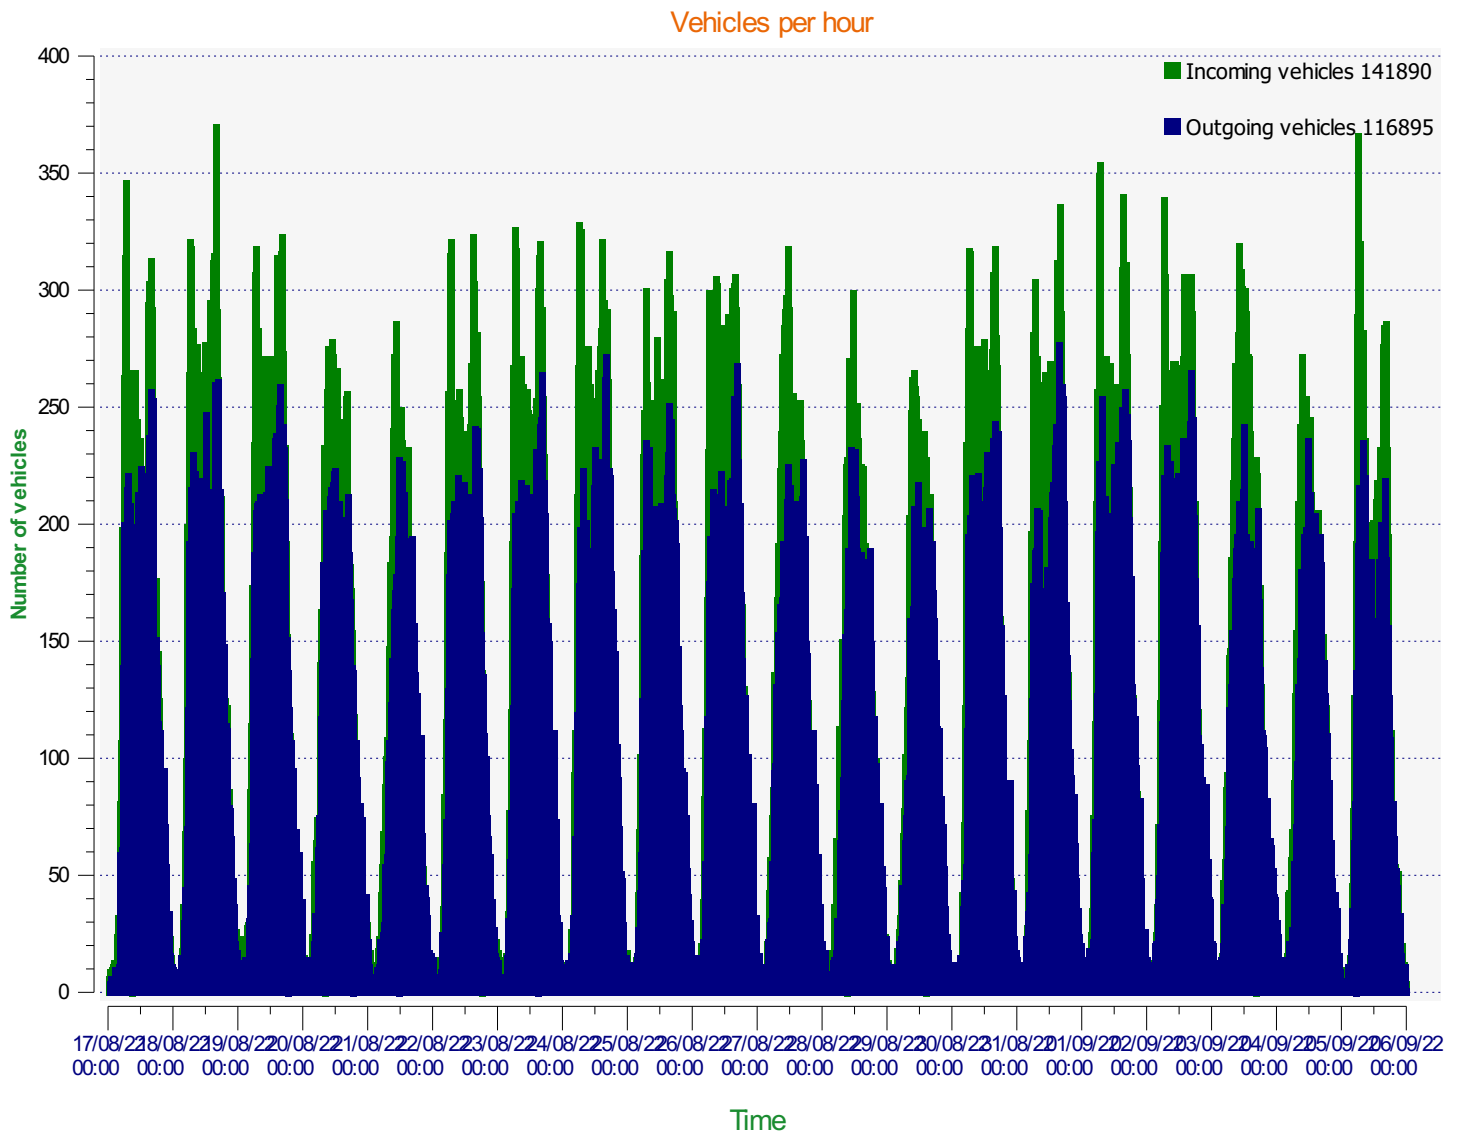

Start date: Wednesday, August 17, 2022 12:00 AM
End date: Monday, September 5, 2022 11:30 PM

Location:

Comments: