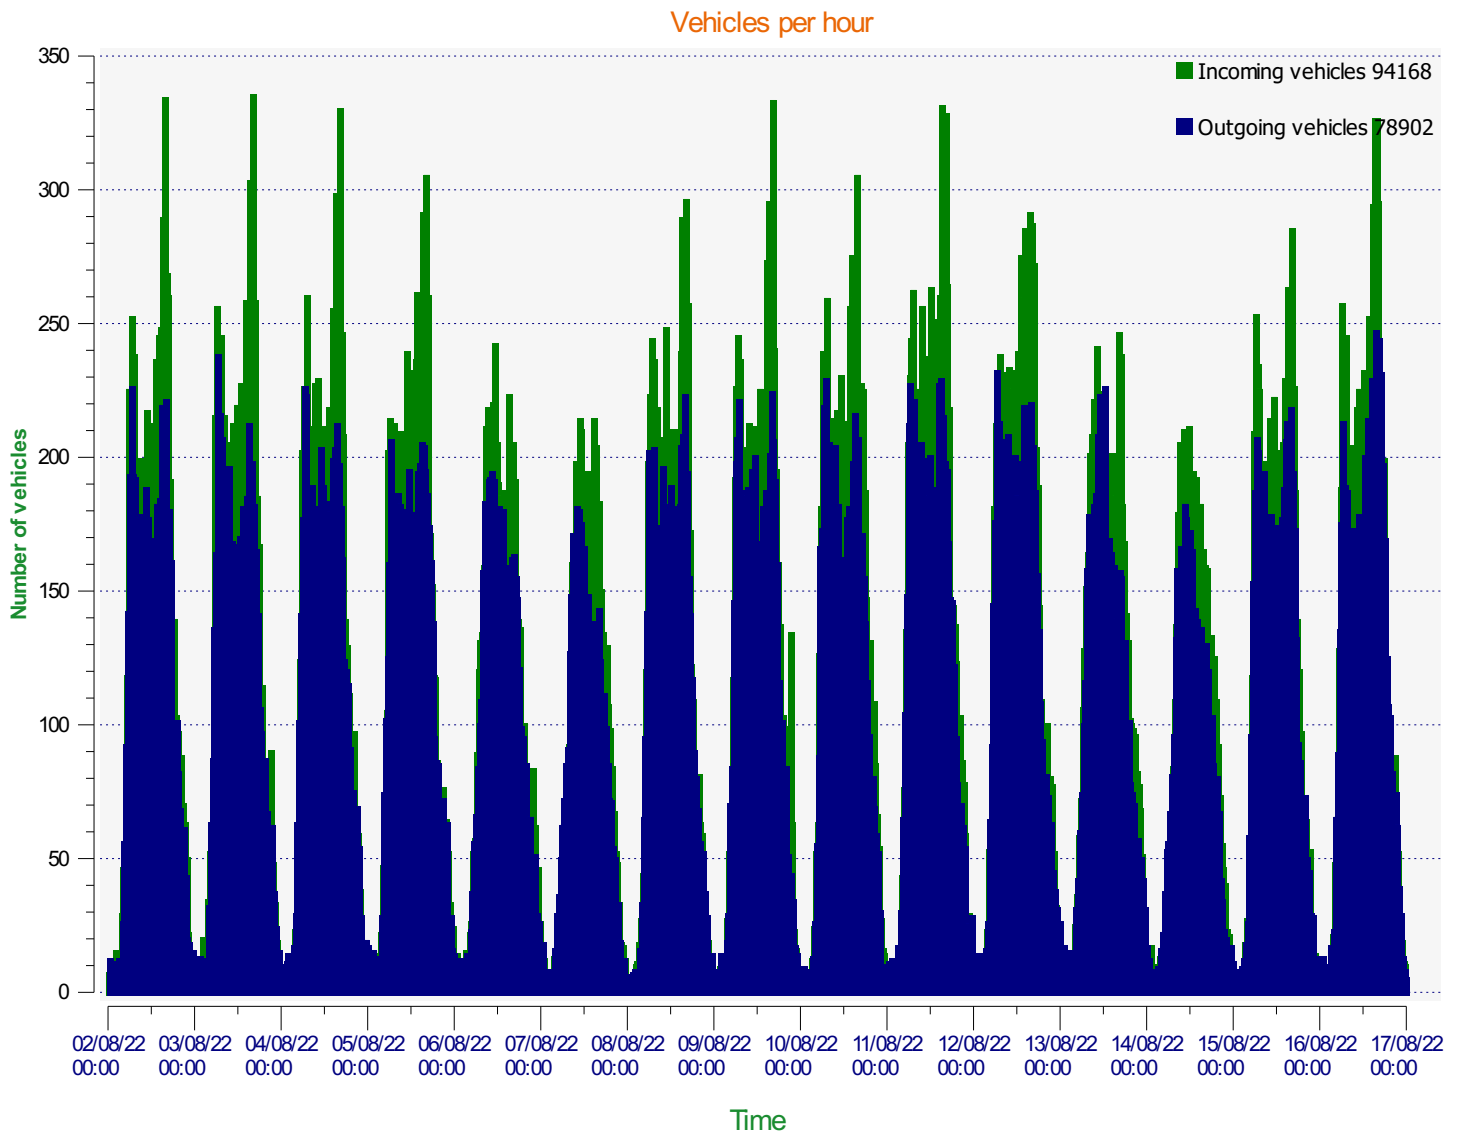

**Location:**

**Comments:**

**Start date:** Tuesday, August 2, 2022 12:00 AM  
**End date:** Tuesday, August 16, 2022 11:30 PM

**Location:**

**Comments:**

**Start date:** Tuesday, August 2, 2022 12:00 AM  
**End date:** Tuesday, August 16, 2022 11:30 PM

**Location:**

**Comments:**

Incoming vehicles

<span style="color: green;">■</span>	<= 30 Mph : 65,513 - (69.57 %)
<span style="color: darkgreen;">■</span>	31 - 35 Mph : 19,986 - (21.22 %)
<span style="color: yellow;">■</span>	36 - 40 Mph : 6,357 - (6.75 %)
<span style="color: olive;">■</span>	41 - 45 Mph : 1,659 - (1.76 %)
<span style="color: red;">■</span>	46 - 65 Mph (et +) : 653 - (0.69 %)