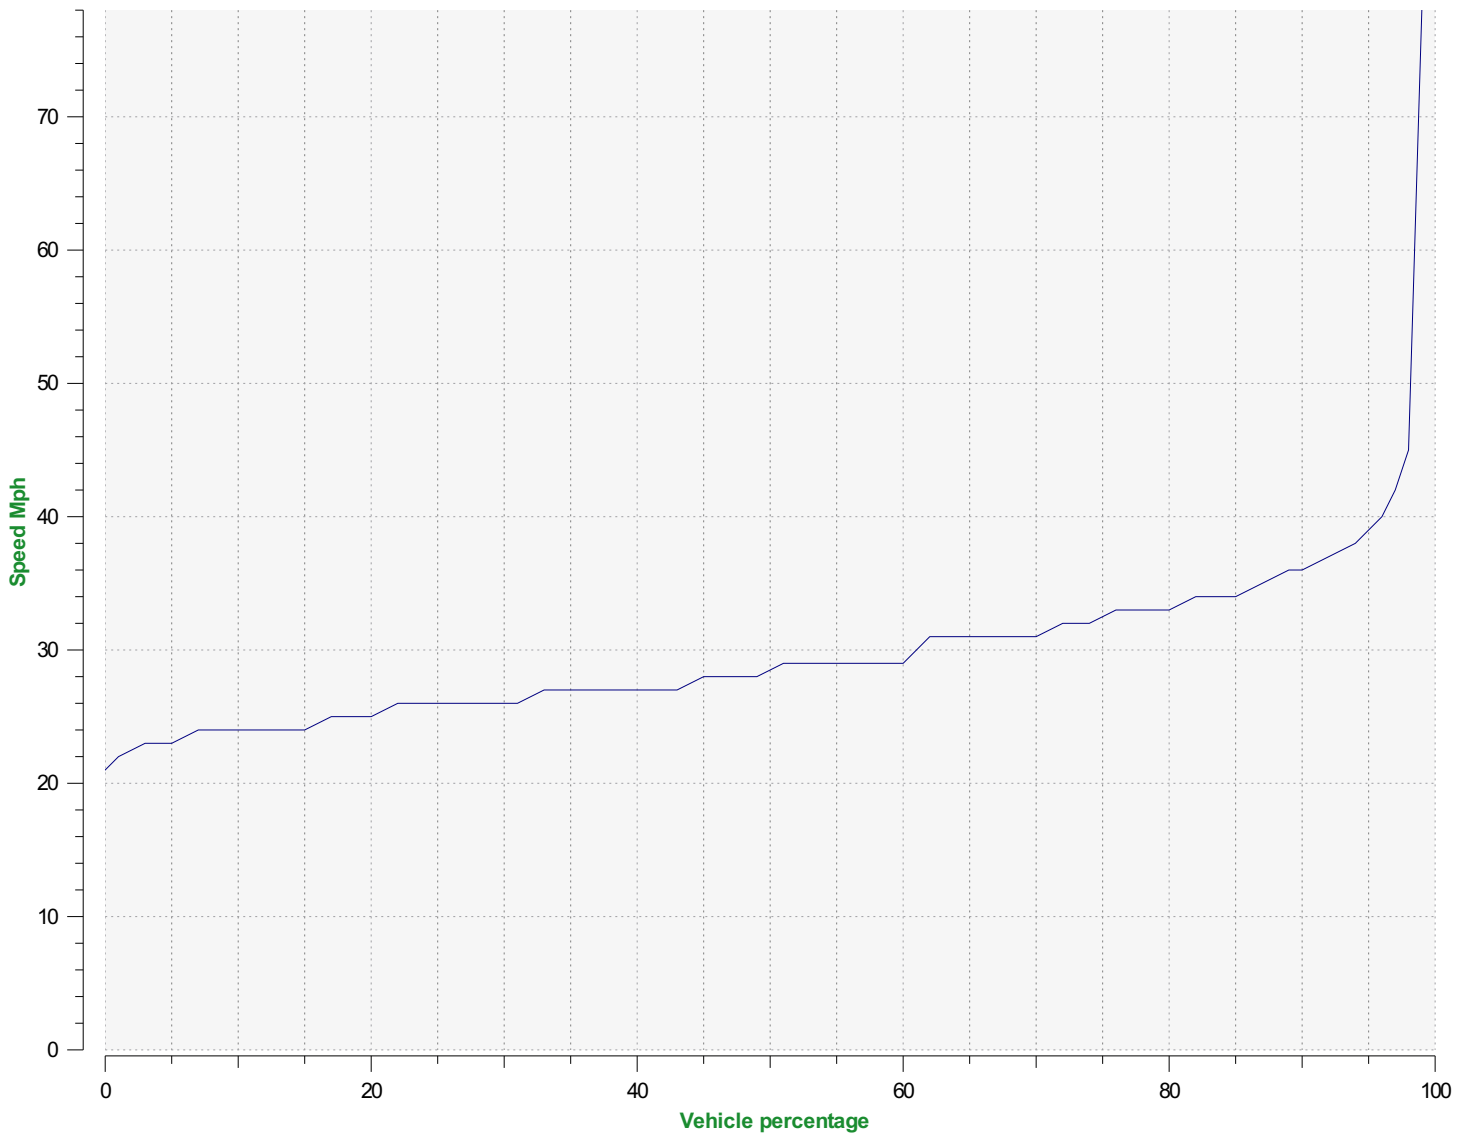

Speed percentile(outgoing)

V30: 26.00Mph **V50:** 28.00Mph **V85:** 34.00Mph

Start date: Tuesday, August 2, 2022 12:00 AM
End date: Tuesday, August 16, 2022 11:30 PM

Location:

Comments:

Measurements records

Date	Number of measurements	Number of vehicles	Average speed	Maximum speed	Direction
16/08/2022 23:30	10	10	30.00	50.00	Incoming
16/08/2022 23:30	5	5	32.40	37.00	Outgoing
16/08/2022 23:00	11	11	30.36	44.00	Incoming
16/08/2022 23:00	8	8	31.25	39.00	Outgoing
16/08/2022 22:30	19	19	35.74	49.00	Incoming
16/08/2022 22:30	13	13	35.92	52.00	Outgoing
16/08/2022 22:00	8	8	30.50	50.00	Incoming
16/08/2022 22:00	29	29	37.41	52.00	Outgoing
16/08/2022 21:30	52	52	32.12	52.00	Incoming
16/08/2022 21:30	39	39	36.31	53.00	Outgoing
16/08/2022 21:00	60	60	31.53	55.00	Incoming
16/08/2022 21:00	62	62	31.42	48.00	Outgoing
16/08/2022 20:30	88	88	29.51	49.00	Incoming
16/08/2022 20:30	74	74	32.51	74.00	Outgoing
16/08/2022 20:00	78	78	30.12	49.00	Incoming
16/08/2022 20:00	71	71	31.89	47.00	Outgoing
16/08/2022 19:30	75	75	29.09	43.00	Incoming
16/08/2022 19:30	82	82	33.28	63.00	Outgoing
16/08/2022 19:00	90	90	27.28	50.00	Incoming
16/08/2022 19:00	103	103	29.85	44.00	Outgoing
16/08/2022 18:30	112	112	27.45	44.00	Incoming
16/08/2022 18:30	107	107	28.12	41.00	Outgoing
16/08/2022 18:00	111	111	27.80	40.00	Incoming
16/08/2022 18:00	125	125	31.46	52.00	Outgoing
16/08/2022 17:30	199	199	27.29	42.00	Incoming
16/08/2022 17:30	169	169	29.55	51.00	Outgoing
16/08/2022 17:00	179	179	27.12	41.00	Incoming
16/08/2022 17:00	197	197	29.30	43.00	Outgoing
16/08/2022 16:30	222	222	26.37	45.00	Incoming
16/08/2022 16:30	231	231	28.50	53.00	Outgoing
16/08/2022 16:00	295	295	26.36	40.00	Incoming
16/08/2022 16:00	244	244	28.83	44.00	Outgoing
16/08/2022 15:30	326	326	25.43	46.00	Incoming
16/08/2022 15:30	226	226	29.08	56.00	Outgoing
16/08/2022 15:00	326	326	26.61	45.00	Incoming
16/08/2022 15:00	247	247	28.69	44.00	Outgoing
16/08/2022 14:30	294	294	26.42	43.00	Incoming
16/08/2022 14:30	217	217	27.97	40.00	Outgoing
16/08/2022 14:00	243	243	26.05	44.00	Incoming
16/08/2022 14:00	229	229	29.61	46.00	Outgoing
16/08/2022 13:30	252	252	26.19	41.00	Incoming
16/08/2022 13:30	199	199	29.36	52.00	Outgoing
16/08/2022 13:00	232	232	26.09	42.00	Incoming
16/08/2022 13:00	214	214	28.91	40.00	Outgoing
16/08/2022 12:30	213	213	25.82	42.00	Incoming
16/08/2022 12:30	198	198	27.57	40.00	Outgoing
16/08/2022 12:00	232	232	26.33	42.00	Incoming
16/08/2022 12:00	200	200	28.59	46.00	Outgoing
16/08/2022 11:30	116	116	26.16	42.00	Incoming
16/08/2022 11:30	97	97	26.53	38.00	Outgoing