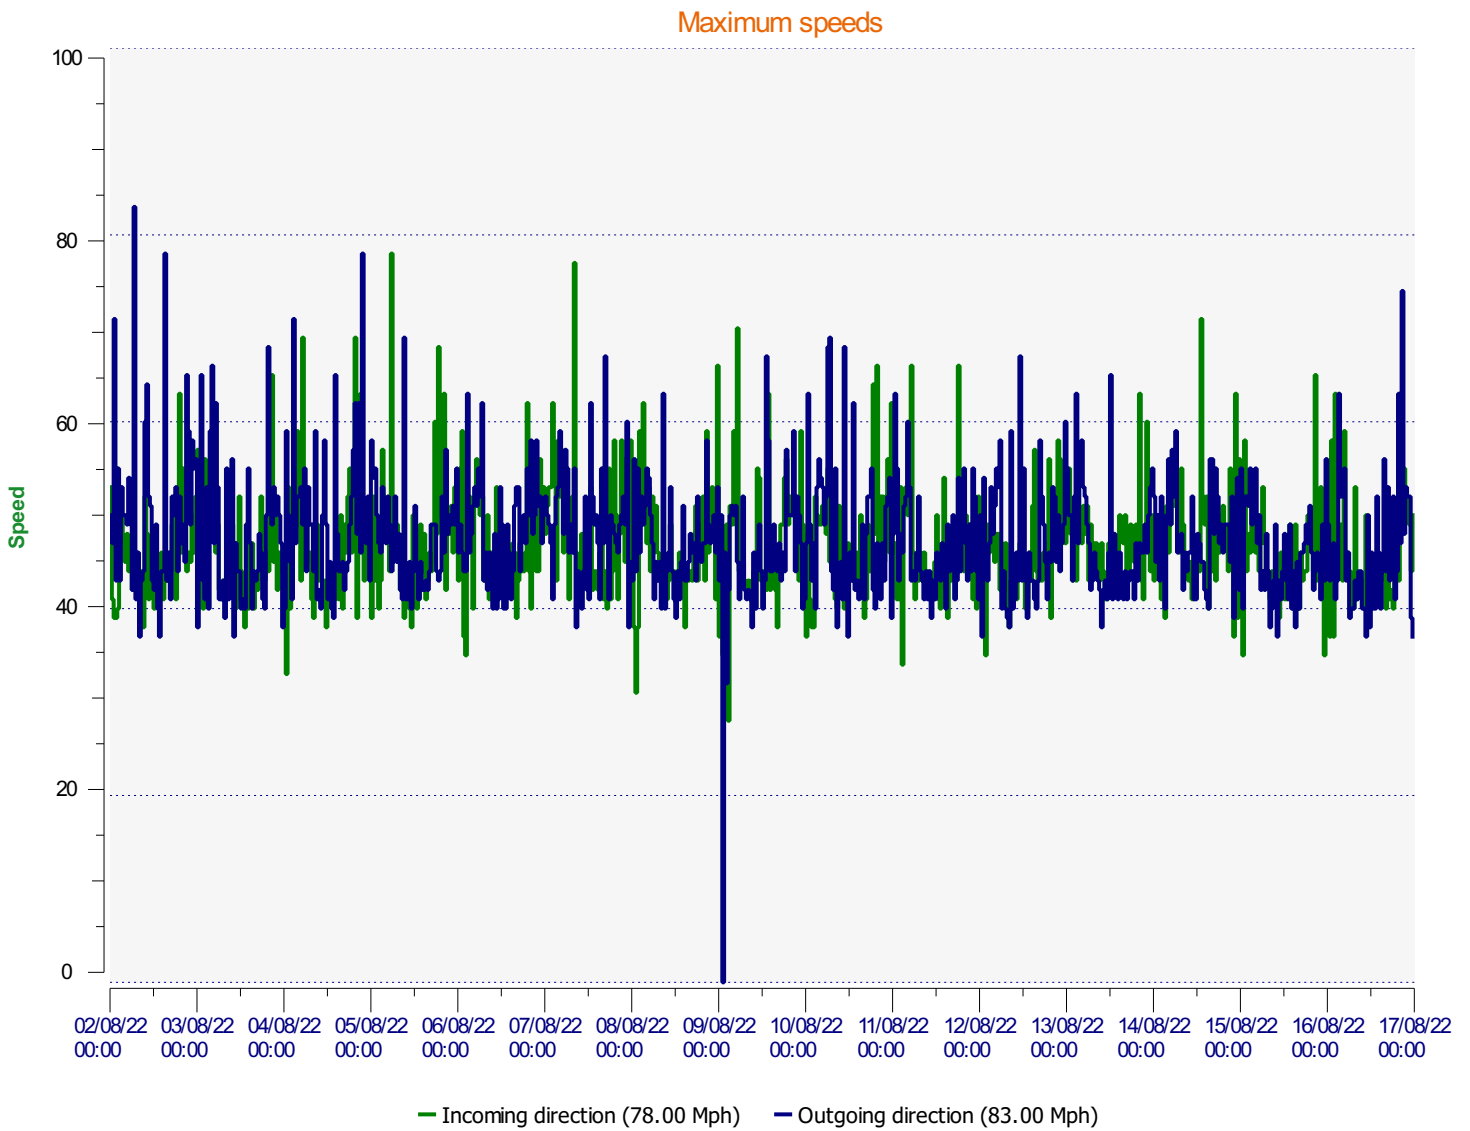

Start date: Tuesday, August 2, 2022 12:00 AM
End date: Tuesday, August 16, 2022 11:30 PM

Location:

Comments: