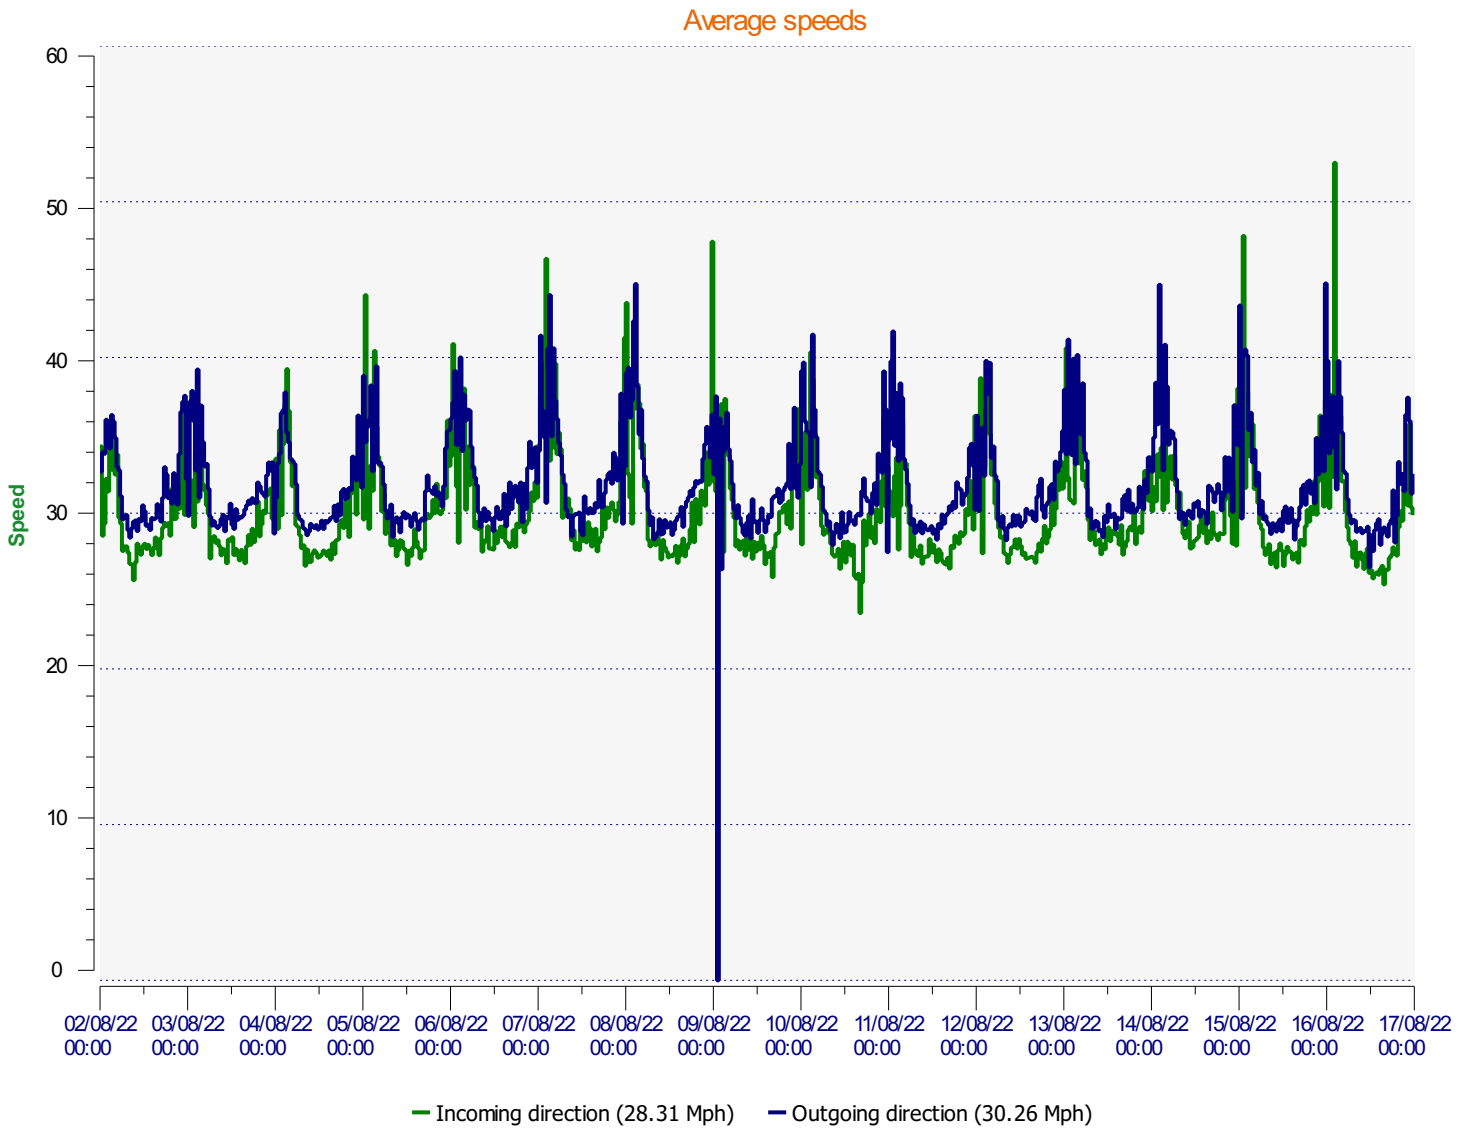

Start date: Tuesday, August 2, 2022 12:00 AM
End date: Tuesday, August 16, 2022 11:30 PM

Location:

Comments: